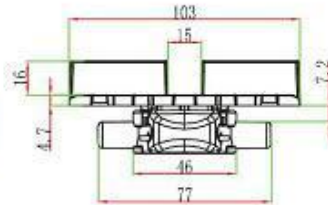

sprocket ref. P59

parts ref. P306-332

wear strip ref. P355-359

chain guide ref. P343-354

Code	Width (mm)	Weight (Kg/m)	Backflex radius	Sideflex radius
103-2C	103	1.65	150	200

sprocket ref. P59

parts ref. P306-332

wear strip ref. P355-359

chain guide ref. P343-354

Code	Width (mm)	Flight height mm	Flight distance	Sideflex radius
103-2CD	103	16	35.5N	200