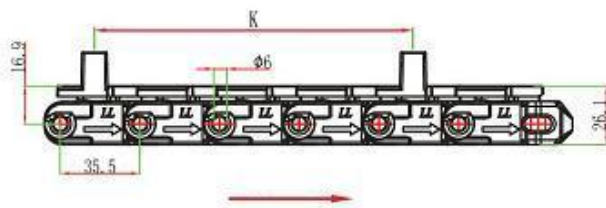

sprocket ref. P59

parts ref. P306-332

wear strip ref. P355-359

chain guide ref. P343-354

Code	Width (mm)	Weight (Kg/m)	Backflex radius	Sideflex radius
103-2C	103	1.65	150	200

sprocket ref. P59

parts ref. P306-332

wear strip ref. P355-359

chain guide ref. P343-354

Code	Width (mm)	Flight height mm	Flight distance	Sideflex radius
103-2CD	103	16	35.5N	200