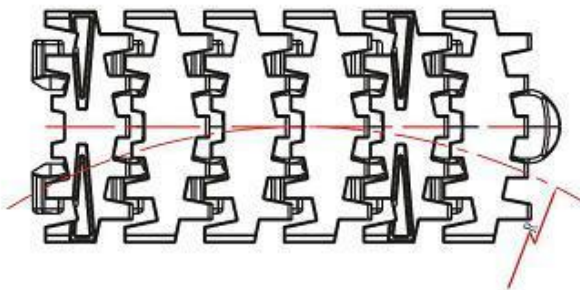

sprocket ref. P59

parts ref. P306-332

wear strip ref. P355-359

chain guide ref. P343-354

Code	Width (mm)	Weight (Kg/m)	Backflex radius	Sideflex radius
103-2C	103	1.65	150	200

sprocket ref. P59

parts ref. P306-332

wear strip ref. P355-359

chain guide ref. P343-354

Code	Width (mm)	Flight height mm	Flight distance	Sideflex radius
103-2CD	103	16	35.5N	200