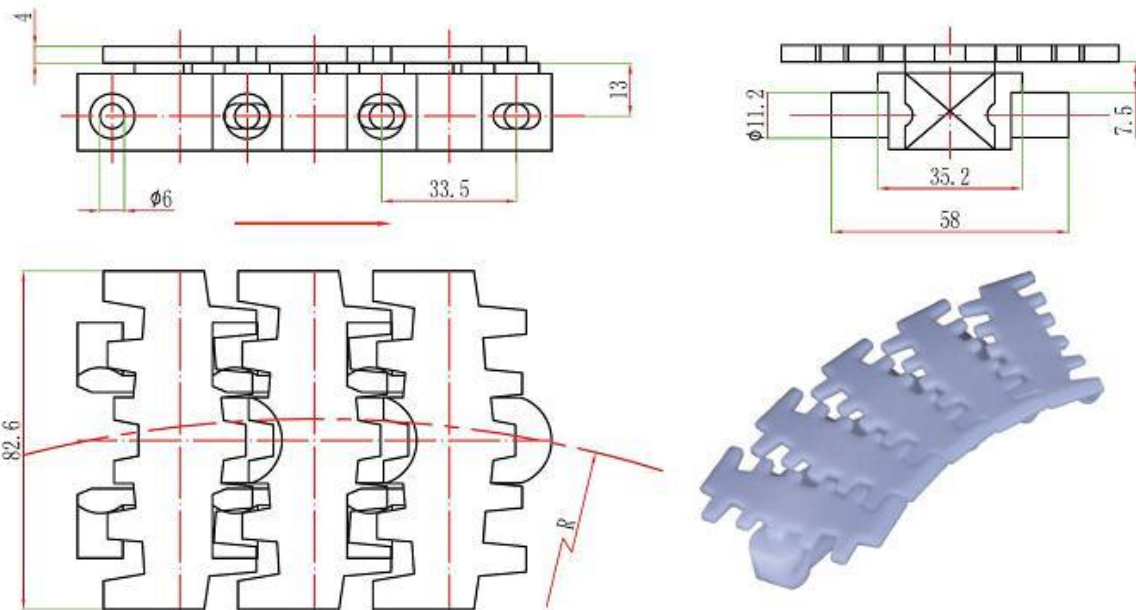

sprocket ref. P58

parts ref. P306-332

wear strip ref. P355-359

chain guide ref. P343-354

| Code  | Width (mm) | Weight (Kg/m) | Backflex radius | Sideflex radius |
|-------|------------|---------------|-----------------|-----------------|
| 146-C | 146        | 1.38          | 150             | 250             |

sprocket ref. P58

parts ref. P306-332

wear strip ref. P355-359

chain guide ref. P343-354

| Code   | Width (mm) | Weight (Kg/m) | Backflex radius | Sideflex radius |
|--------|------------|---------------|-----------------|-----------------|
| 82.6-C | 82.6       | 1.16          | 120             | 200             |