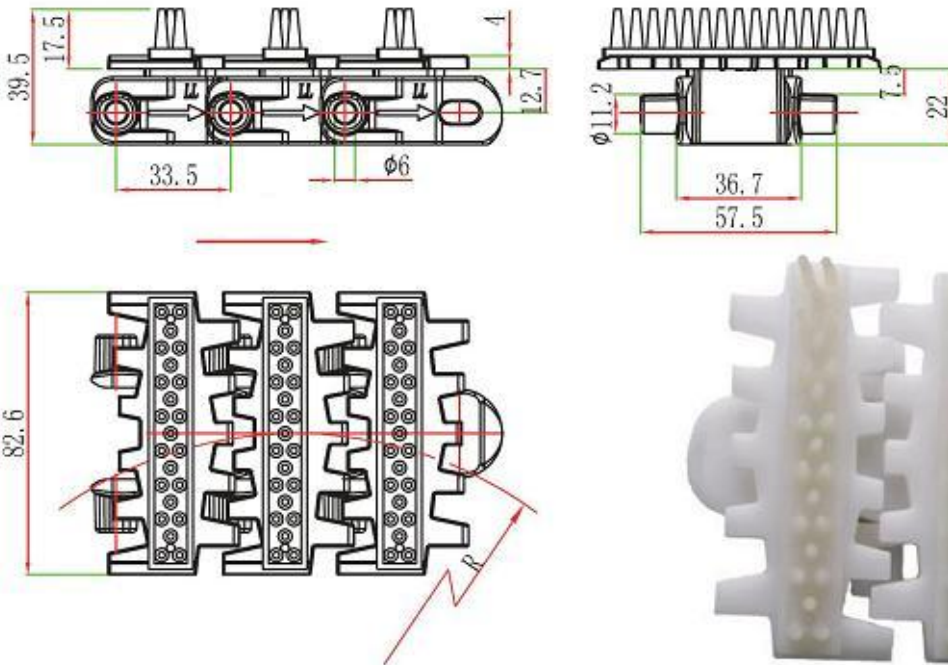

sprocket ref. P58

parts ref. P306-332

wear strip ref. P355-359

chain guide ref. P343-354

Code	Width (mm)	Weight (Kg/m)	Backflex radius	Sideflex radius
82.6-CD	82.6	1.54	120	250

sprocket ref. P58

parts ref. P306-332

wear strip ref. P355-359

chain guide ref. P343-354

Code	Width (mm)	Weight (Kg/m)	Backflex radius	Sideflex radius
82.6-CX	82.6	1.4	120	250