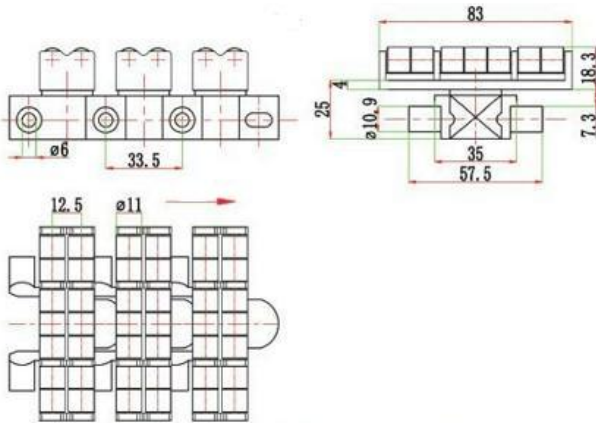

sprocket ref. P57

parts ref. P306-332

wear strip ref. P355-359

chain guide ref. P343-354

Code	Width (mm)	Weight (Kg/m)	Backflex radius	Sideflex radius
83-C	83	1.36	120	150

Code	Width (mm)	Weight (Kg/m)	Backflex radius	Sideflex radius
83-CG	83	2.42	120	160

Code	Width (mm)	Weight (Kg/m)	Backflex radius	Sideflex radius
103-C	103	1.54	120	250