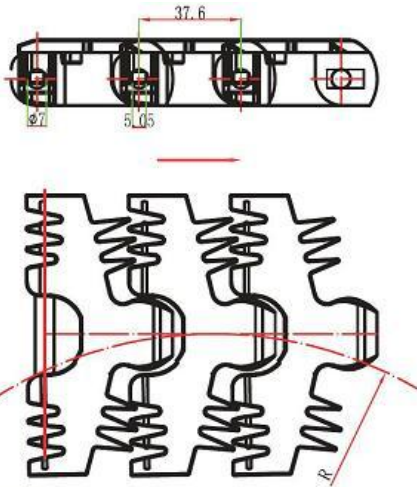

sprocket ref. P57

parts ref. P306-332

wear strip ref. P355-359

chain guide ref. P343-354

Code	Width (mm)	Weight (Kg/m)	Backflex radius	Sideflex radius
83-C	83	1.36	120	150

Code	Width (mm)	Weight (Kg/m)	Backflex radius	Sideflex radius
83-CG	83	2.42	120	160

Code	Width (mm)	Weight (Kg/m)	Backflex radius	Sideflex radius
103-C	103	1.54	120	250