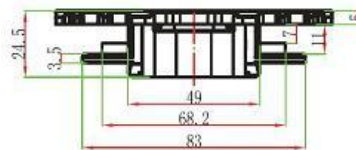

sprocket ref. P57

parts ref. P306-332

wear strip ref. P355-359

chain guide ref. P343-354

Code	Width (mm)	Weight (Kg/m)	Backflex radius	Sideflex radius
83-C	83	1.36	120	150

Code	Width (mm)	Weight (Kg/m)	Backflex radius	Sideflex radius
83-CG	83	2.42	120	160

Code	Width (mm)	Weight (Kg/m)	Backflex radius	Sideflex radius
103-C	103	1.54	120	250