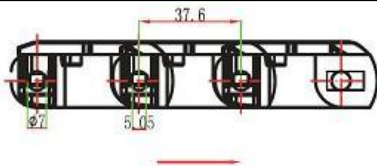

sprocket ref. P57

parts ref. P306-332

wear strip ref. P355-359

chain guide ref. P343-354

Code	Width (mm)	Weight (Kg/m)	Backflex radius	Sideflex radius
83-C	83	1.36	120	150

Code	Width (mm)	Weight (Kg/m)	Backflex radius	Sideflex radius
83-CG	83	2.42	120	160

Code	Width (mm)	Weight (Kg/m)	Backflex radius	Sideflex radius
103-C	103	1.54	120	250