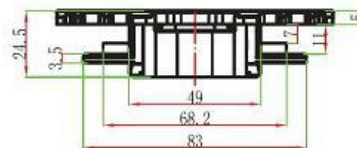

sprocket ref. P57

parts ref. P306-332

wear strip ref. P355-359

chain guide ref. P343-354

Code	Width (mm)	Weight (Kg/m)	Backflex radius	Sideflex radius
83-C	83	1.36	120	150

Code	Width (mm)	Weight (Kg/m)	Backflex radius	Sideflex radius
83-CG	83	2.42	120	160

Code	Width (mm)	Weight (Kg/m)	Backflex radius	Sideflex radius
103-C	103	1.54	120	250