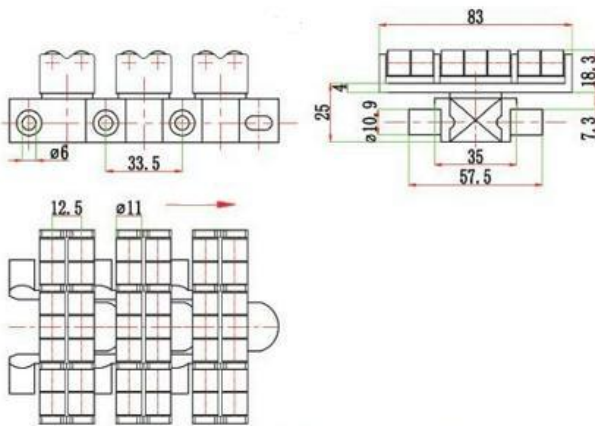

sprocket ref. P57

parts ref. P306-332

wear strip ref. P355-359

chain guide ref. P343-354

Code	Width (mm)	Weight (Kg/m)	Backflex radius	Sideflex radius
83-C	83	1.36	120	150

Code	Width (mm)	Weight (Kg/m)	Backflex radius	Sideflex radius
83-CG	83	2.42	120	160

Code	Width (mm)	Weight (Kg/m)	Backflex radius	Sideflex radius
103-C	103	1.54	120	250