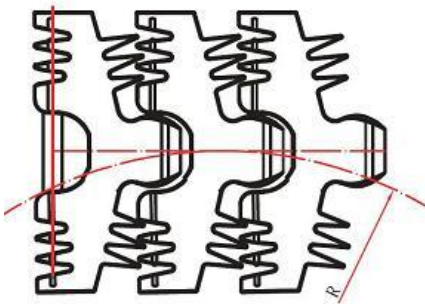

sprocket ref. P57

parts ref. P306-332

wear strip ref. P355-359

chain guide ref. P343-354

Code	Width (mm)	Weight (Kg/m)	Backflex radius	Sideflex radius
83-C	83	1.36	120	150

Code	Width (mm)	Weight (Kg/m)	Backflex radius	Sideflex radius
83-CG	83	2.42	120	160

Code	Width (mm)	Weight (Kg/m)	Backflex radius	Sideflex radius
103-C	103	1.54	120	250