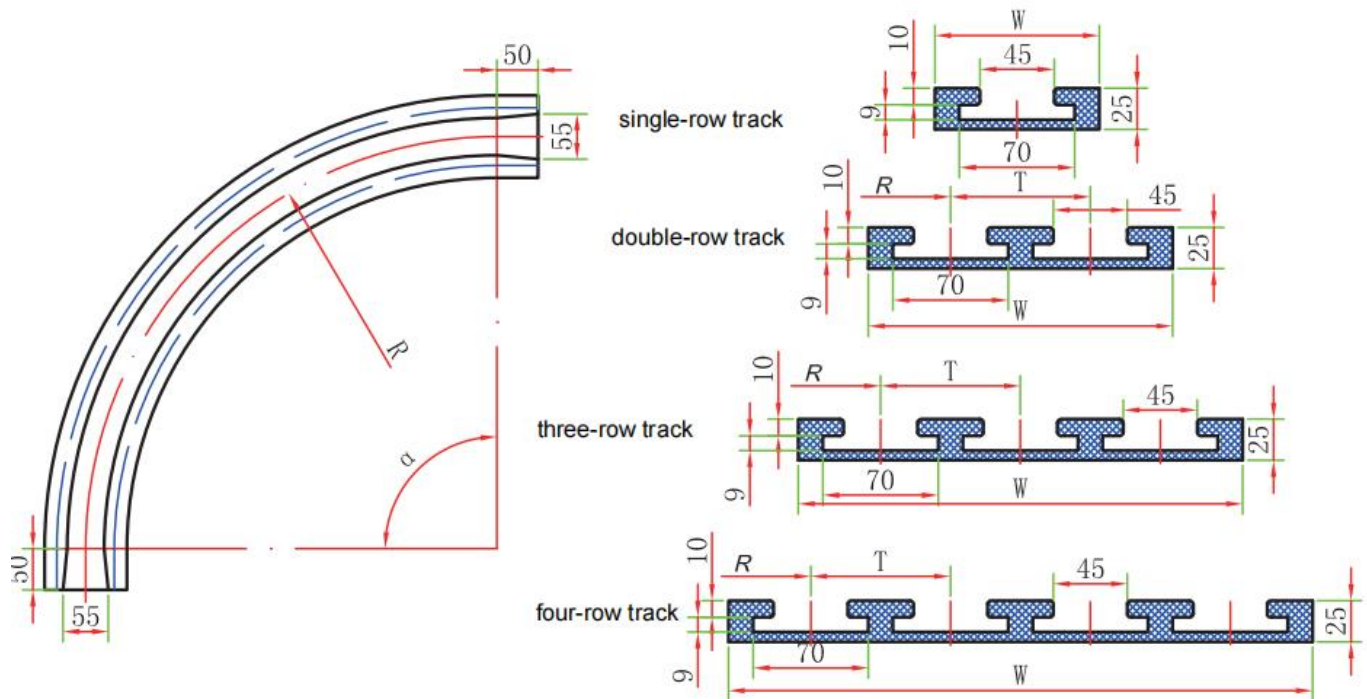

Curved Track for 880TAB/881TAB

- Material: UHMW-PE, color: black ;
- Work temperature: -30°C~+90°C;
- Radian: 15°~90 °;
- Straight track and curved track are suitable for both
- SS881TAB-K325/450 and 880TAB-K325/K450;

Code Identification: Chain Code+Center Radius+Width+ Number of rows

Item	Code	Min Radius	Width	T
880TAB-K325 single- row	880TAB-K325-R500-100-1	500	100	
880TAB-K325 double-row	880TAB-K325-R500-185-2	500	185	85
880TAB-K325 three- row	880TAB-K325-R500-270-3	500	270	85
880TAB-K325 four- row	880TAB-K325-R500-355-4	500	355	85
880TAB-K450 single- row	880TAB-K450-R500-130-1	500	130	
880TAB-K450 double-row	880TAB-K450-R500-250-2	500	250	120
880TAB-K450 three- row	880TAB-K450-R500-370-3	500	370	120
880TAB-K450 four- row	880TAB-K450-R500-490-4	500	490	120
SS881TAB-K600 single- row	SS881TAB-K600-R610-160-1	610	160	
SS881TAB-K600 double-row	SS881TAB-K600-R610-320-2	610	320	160
SS881TAB-K750 single- row	SS881TAB-K750-R610-200-1	610	200	
SS881TAB-K750 double- row	SS881TAB-K750-R610-400-2	610	400	200