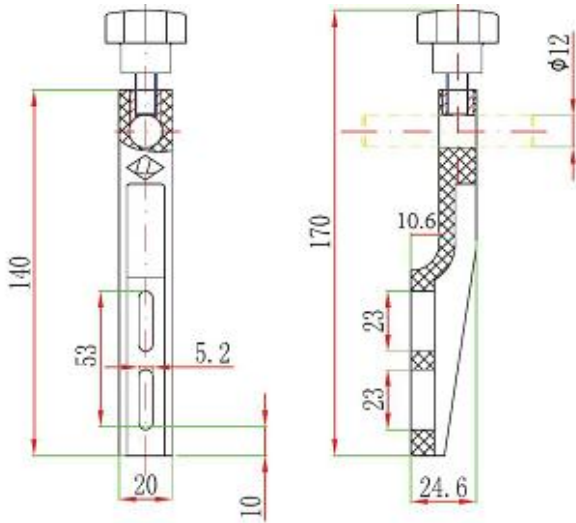

| Code | Item | Material | Color | weight |
|------|---------------|-------------------------|-------|---------|
| 801 | Small bracket | Reinforced PA+copper+cs | Black | 0.065kg |

| Code | Item | Material | Color | weight |
|------|---------------|-------------------------|-------|---------|
| 802 | Fixed bracket | Reinforced PA+copper+cs | Black | 0.214kg |

| Code | Item | Material | Color | weight |
|------|----------------|-------------------------|-------|---------|
| 803 | Adjust bracket | Reinforced PA+copper+cs | Black | 0.414kg |