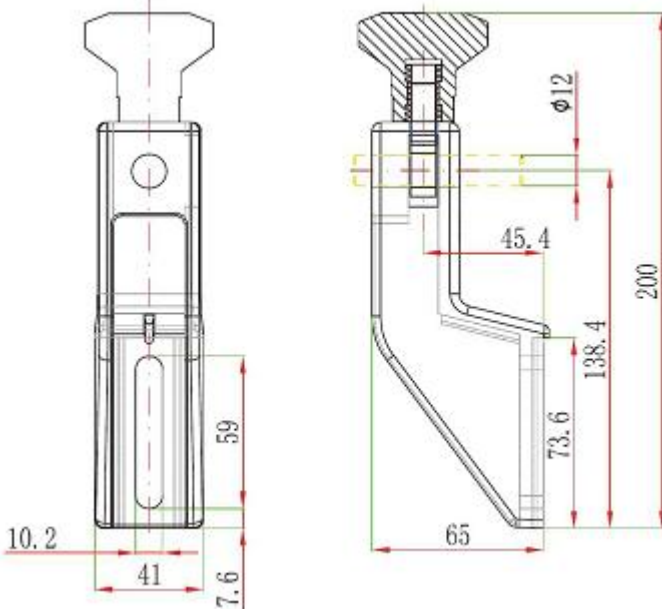

| Code | Item | Material | Color | weight |
|------|---------------|-------------------------|-------|---------|
| 801 | Small bracket | Reinforced PA+copper+cs | Black | 0.065kg |

| Code | Item | Material | Color | weight |
|------|---------------|-------------------------|-------|---------|
| 802 | Fixed bracket | Reinforced PA+copper+cs | Black | 0.214kg |

| Code | Item | Material | Color | weight |
|------|----------------|-------------------------|-------|---------|
| 803 | Adjust bracket | Reinforced PA+copper+cs | Black | 0.414kg |