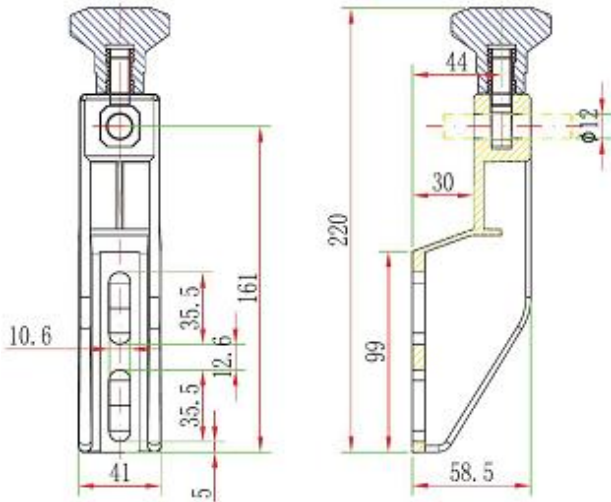

Code	Item	Material	Color	weight
804	Large bracket	Reinforced PA+copper+cs	Black	0.21kg

Code	Item	Material	Color	weight
804-B	Super Large bracket	Reinforced PA+copper+cs	Black	0.33kg

Code	Item	Material	Color	weight
800	Medium bracket	Reinforced PA+copper+cs	Black	0.21kg