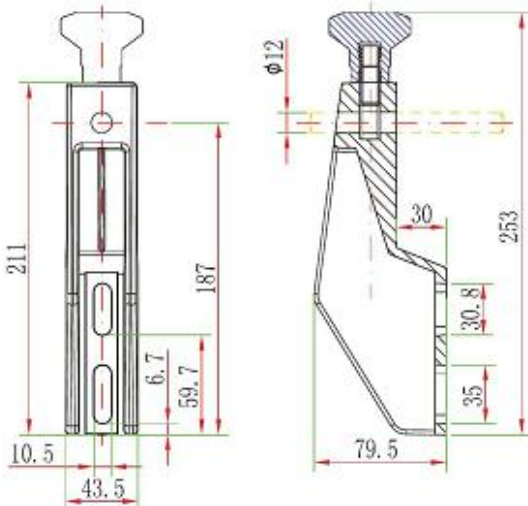

Code	Item	Material	Color	weight
804	Large bracket	Reinforced PA+copper+cs	Black	0.21kg

Code	Item	Material	Color	weight
804-B	Super Large bracket	Reinforced PA+copper+cs	Black	0.33kg

Code	Item	Material	Color	weight
800	Medium bracket	Reinforced PA+copper+cs	Black	0.21kg