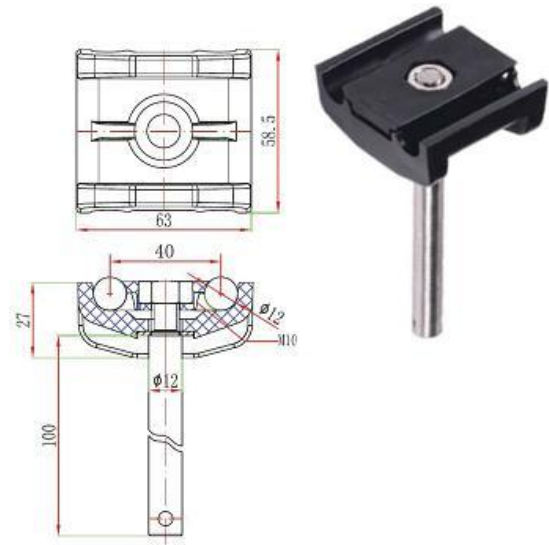

Code	Item	Material	Color	weight
812	Clamp B	Nylon	black	0.055kg

Code	Item	Material	Color	weight
815	clamp	nylon	black	0.16kg

Code	Item	Material	Color	weight
813	Single clamp	Nylon	black	0.122kg

Code	Item	Material	Color	weight
816	Double clamp	nylon	black	0.185kg

Code	Item	Material	Color	weight
814	Single clamp	Nylon	black	0.125kg

Code	Item	Material	Color	weight
817	Double clamp	nylon	black	0.18kg