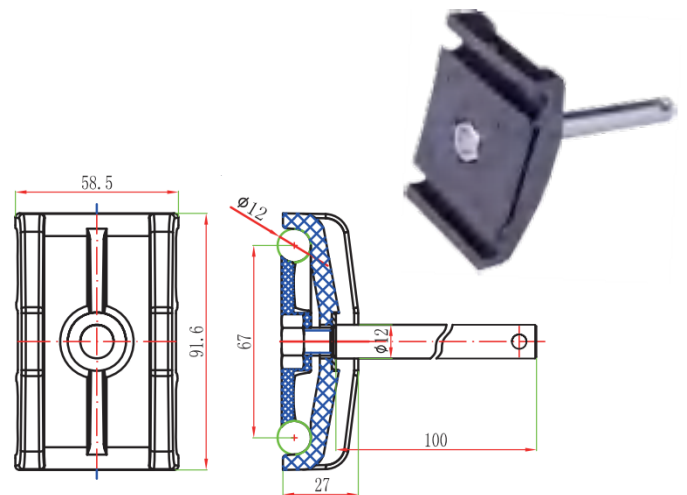

Code	Item	Material	Color	weight
812	Clamp B	Nylon	black	0.055kg

Code	Item	Material	Color	weight
815	clamp	nylon	black	0.16kg

Code	Item	Material	Color	weight
813	Single clamp	Nylon	black	0.122kg

Code	Item	Material	Color	weight
816	Double clamp	nylon	black	0.185kg

Code	Item	Material	Color	weight
814	Single clamp	Nylon	black	0.125kg

Code	Item	Material	Color	weight
817	Double clamp	nylon	black	0.18kg