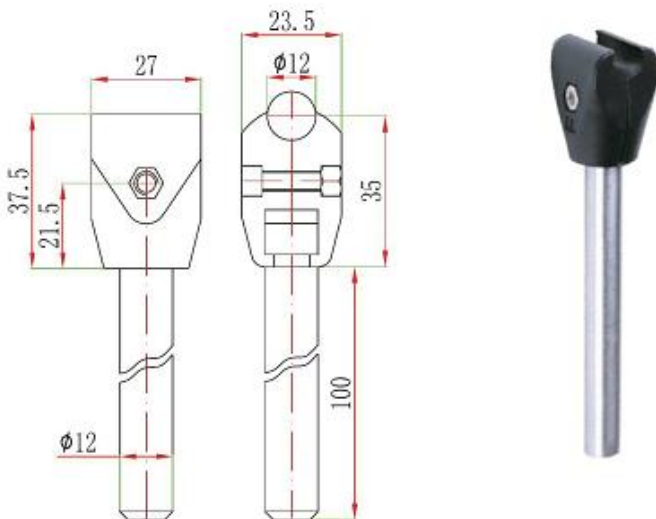

Code	Item	Material	Color	weight
812	Clamp B	Nylon	black	0.055kg

Code	Item	Material	Color	weight
815	clamp	nylon	black	0.16kg

Code	Item	Material	Color	weight
813	Single clamp	Nylon	black	0.122kg

Code	Item	Material	Color	weight
816	Double clamp	nylon	black	0.185kg

Code	Item	Material	Color	weight
814	Single clamp	Nylon	black	0.125kg

Code	Item	Material	Color	weight
817	Double clamp	nylon	black	0.18kg