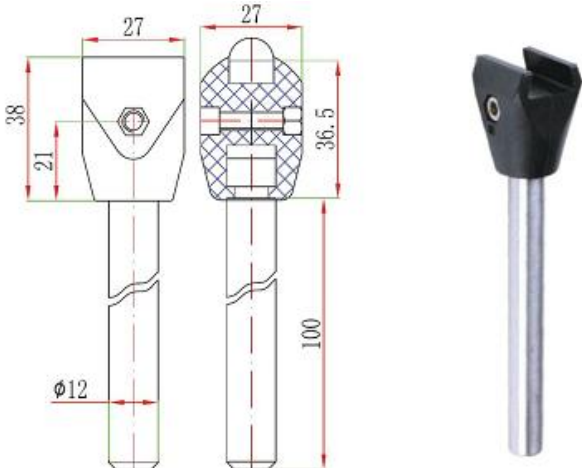

Code	Item	Material	Color	weight
812	Clamp B	Nylon	black	0.055kg

Code	Item	Material	Color	weight
815	clamp	nylon	black	0.16kg

Code	Item	Material	Color	weight
813	Single clamp	Nylon	black	0.122kg

Code	Item	Material	Color	weight
816	Double clamp	nylon	black	0.185kg

Code	Item	Material	Color	weight
814	Single clamp	Nylon	black	0.125kg

Code	Item	Material	Color	weight
817	Double clamp	nylon	black	0.18kg