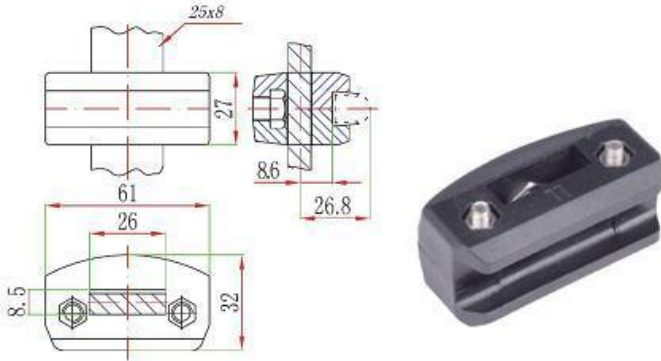

Code	Item	Material	Color	weight
812	Clamp B	Nylon	black	0.055kg

Code	Item	Material	Color	weight
815	clamp	nylon	black	0.16kg

Code	Item	Material	Color	weight
813	Single clamp	Nylon	black	0.122kg

Code	Item	Material	Color	weight
816	Double clamp	nylon	black	0.185kg

Code	Item	Material	Color	weight
814	Single clamp	Nylon	black	0.125kg

Code	Item	Material	Color	weight
817	Double clamp	nylon	black	0.18kg