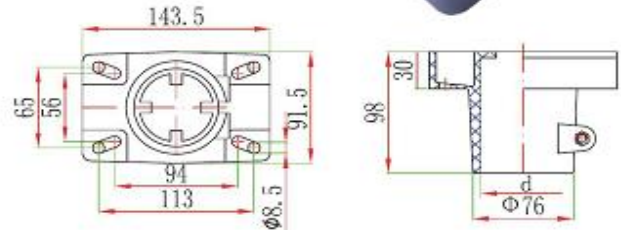

Code	Item	Material	Color	dia	weight
833	Connector	Nylon	black	50.8	430g

Code	Item	Material	dia	weight
832	Support	Nylon	50.8	450g

Code	Item	Material	Color	dia	weight
838	Support A	Nylon	black	50.8	330g

Code	Item	Material	color	weight
841	Screw plug	Nylon+copper	black	450g

Code	Item	Material	Color	dia	weight
839	Support B	Nylon	black	50.8	420g

Code	Item	Material	color	weight
842	connector	Nylon	black	220g