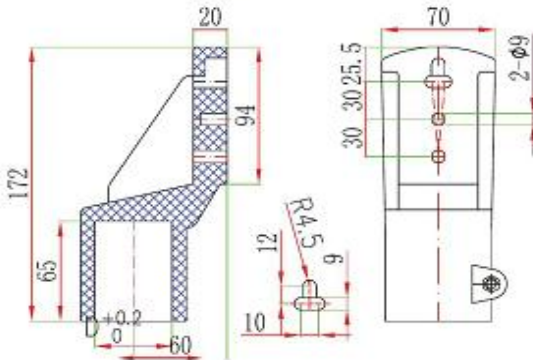

Code	Item	Material	Color	dia	weight
833	Connector	Nylon	black	50.8	430g

Code	Item	Material	dia	weight
832	Support	Nylon	50.8	450g

Code	Item	Material	Color	dia	weight
838	Support A	Nylon	black	50.8	330g

Code	Item	Material	color	weight
841	Screw plug	Nylon+copper	black	450g

Code	Item	Material	Color	dia	weight
839	Support B	Nylon	black	50.8	420g

Code	Item	Material	color	weight
842	connector	Nylon	black	220g