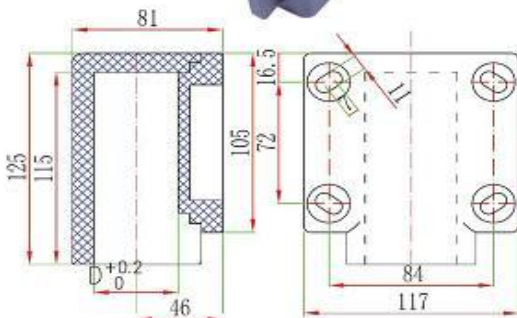

Code	Item	Material	Color	dia	weight
833	Connector	Nylon	black	50.8	430g

Code	Item	Material	dia	weight
832	Support	Nylon	50.8	450g

Code	Item	Material	Color	dia	weight
838	Support A	Nylon	black	50.8	330g

Code	Item	Material	color	weight
841	Screw plug	Nylon+copper	black	450g

Code	Item	Material	Color	dia	weight
839	Support B	Nylon	black	50.8	420g

Code	Item	Material	color	weight
842	connector	Nylon	black	220g