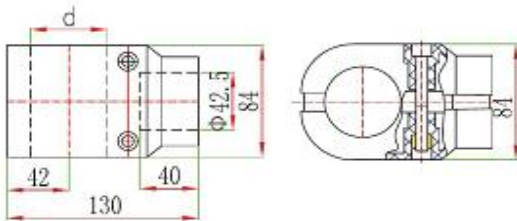

Code	Item	Material	Color	dia	weight
833	Connector	Nylon	black	50.8	430g

Code	Item	Material	dia	weight
832	Support	Nylon	50.8	450g

Code	Item	Material	Color	dia	weight
838	Support A	Nylon	black	50.8	330g

Code	Item	Material	color	weight
841	Screw plug	Nylon+copper	black	450g

Code	Item	Material	Color	dia	weight
839	Support B	Nylon	black	50.8	420g

Code	Item	Material	color	weight
842	connector	Nylon	black	220g