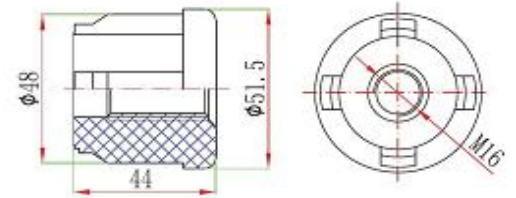

Code	Item	Material	Color	dia	weight
833	Connector	Nylon	black	50.8	430g

Code	Item	Material	dia	weight
832	Support	Nylon	50.8	450g

Code	Item	Material	Color	dia	weight
838	Support A	Nylon	black	50.8	330g

Code	Item	Material	color	weight
841	Screw plug	Nylon+copper	black	450g

Code	Item	Material	Color	dia	weight
839	Support B	Nylon	black	50.8	420g

Code	Item	Material	color	weight
842	connector	Nylon	black	220g