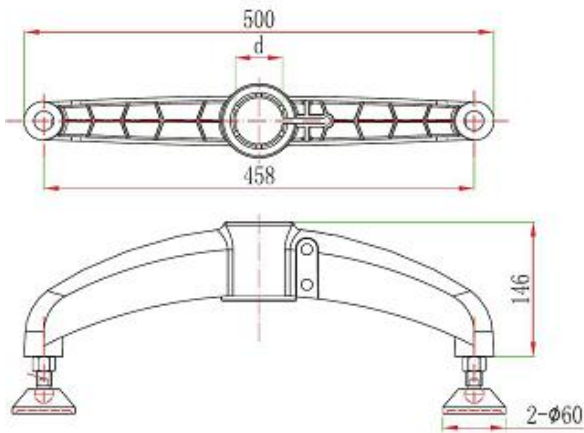

Code	Item	Material	color	diameter	weight
834	Support base Bipod	nylon	black	50.8	1.46kg

Standard feet code 826 : D60 M16 ;L75 ; rod material : SS202

Code	Item	Material	color	diameter	weight
835	Support base Bipod	nylon	black	50.8	1.66kg

Standard feet code 826 : D60 M16 ;L75 ; rod material : SS202

Code	Item	Material	color	diameter	weight
836	Support base tripod	nylon	black	50.8	1.91kg

Standard feet code 826 : D60 M16 ;L75 ; rod material : SS202