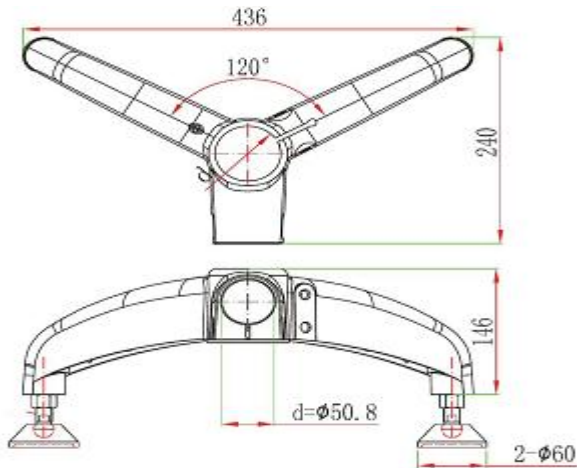

Code	Item	Material	color	diameter	weight
834	Support base Bipod	nylon	black	50.8	1.46kg

Standard feet code 826 : D60 M16 ;L75 ; rod material : SS202

Code	Item	Material	color	diameter	weight
835	Support base Bipod	nylon	black	50.8	1.66kg

Standard feet code 826 : D60 M16 ;L75 ; rod material : SS202

Code	Item	Material	color	diameter	weight
836	Support base tripod	nylon	black	50.8	1.91kg

Standard feet code 826 : D60 M16 ;L75 ; rod material : SS202