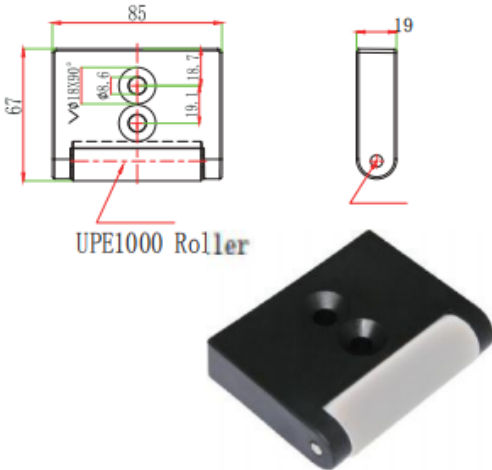

Code	Item	Material	color	weight
844-A	Transfer plate A	Nylon/UPE	Black+white	200g

note: for pict 12.7mm belt

Code	Item	Mat	color	weight
844-C	transfer plate	UPE	Purple	1.2kg

Code	Item	Material	color	weight
844-B	Transfer plate B	Nylon/UPE	Black+white	100g

note: for pict 12.7mm belt

Code	Item	Mat	color	weight
844-E	transfer plate	UPE	Purple	1.75kg

Code	Item	Material	color	weight
844-D	Transfer plate	UPE	Green	140g

Length should be made according to needs

Code	Item	Mat	color	weight
844-F	T-2600transfer plate	UPE	Purple	1.1kg