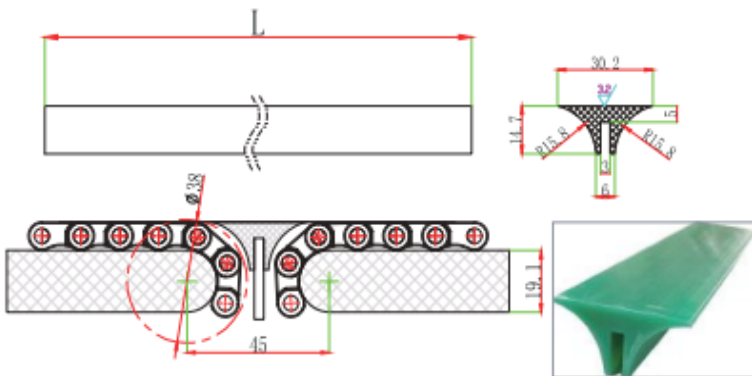

Code	Item	Material	color	weight
844-A	Transfer plate A	Nylon/UPE	Black+white	200g

note: for pict 12.7mm belt

Code	Item	Mat	color	weight
844-C	transfer plate	UPE	Purple	1.2kg

Code	Item	Material	color	weight
844-B	Transfer plate B	Nylon/UPE	Black+white	100g

note: for pict 12.7mm belt

Code	Item	Mat	color	weight
844-E	transfer plate	UPE	Purple	1.75kg

Code	Item	Material	color	weight
844-D	Transfer plate	UPE	Green	140g

Length should be made according to needs

Code	Item	Mat	color	weight
844-F	T-2600transfer plate	UPE	Purple	1.1kg