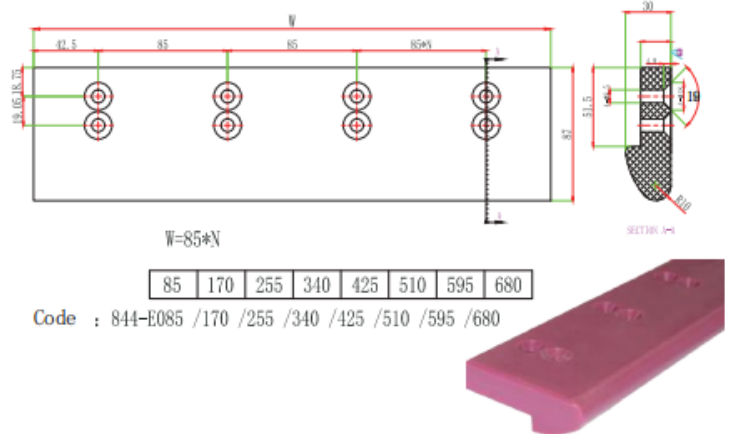

Code	Item	Material	color	weight
844-A	Transfer plate A	Nylon/UPE	Black+white	200g

note: for pict 12.7mm belt

Code	Item	Mat	color	weight
844-C	transfer plate	UPE	Purple	1.2kg

Code	Item	Material	color	weight
844-B	Transfer plate B	Nylon/UPE	Black+white	100g

note: for pict 12.7mm belt

Code	Item	Mat	color	weight
844-E	transfer plate	UPE	Purple	1.75kg

Code	Item	Material	color	weight
844-D	Transfer plate	UPE	Green	140g

Length should be made according to needs

Code	Item	Mat	color	weight
844-F	T-2600transfer plate	UPE	Purple	1.1kg