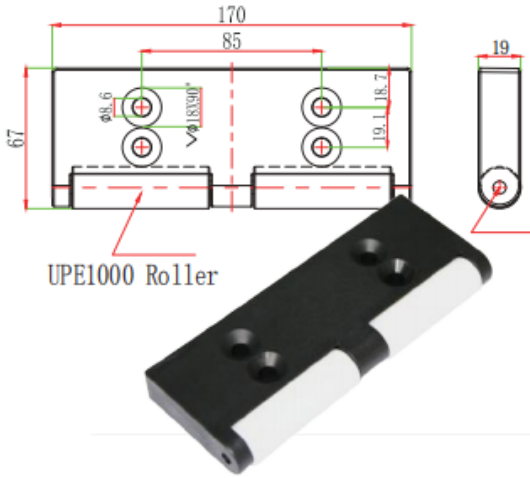

Code	Item	Material	color	weight
844-A	Transfer plate A	Nylon/UPE	Black+white	200g

note: for pict 12.7mm belt

Code	Item	Mat	color	weight
844-C	transfer plate	UPE	Purple	1.2kg

Code	Item	Material	color	weight
844-B	Transfer plate B	Nylon/UPE	Black+white	100g

note: for pict 12.7mm belt

Code	Item	Mat	color	weight
844-E	transfer plate	UPE	Purple	1.75kg

Code	Item	Material	color	weight
844-D	Transfer plate	UPE	Green	140g

Length should be made according to needs

Code	Item	Mat	color	weight
844-F	T-2600transfer plate	UPE	Purple	1.1kg