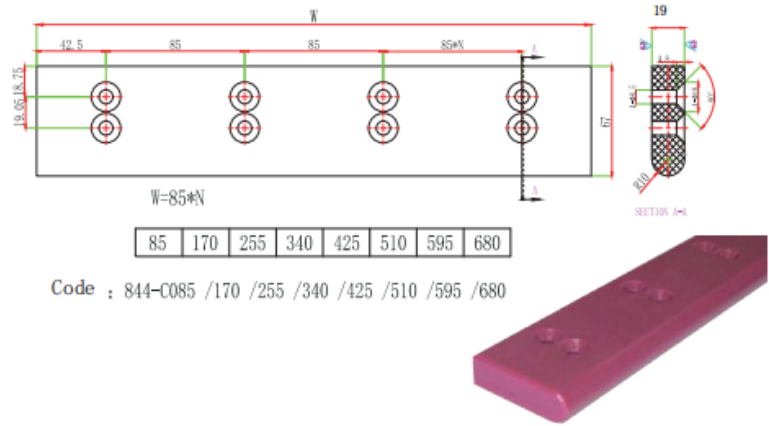

Code	Item	Material	color	weight
844-A	Transfer plate A	Nylon/UPE	Black+white	200g

note: for pict 12.7mm belt

Code	Item	Mat	color	weight
844-C	transfer plate	UPE	Purple	1.2kg

Code	Item	Material	color	weight
844-B	Transfer plate B	Nylon/UPE	Black+white	100g

note: for pict 12.7mm belt

Code	Item	Mat	color	weight
844-E	transfer plate	UPE	Purple	1.75kg

Code	Item	Material	color	weight
844-D	Transfer plate	UPE	Green	140g

Length should be made according to needs

Code	Item	Mat	color	weight
844-F	T-2600transfer plate	UPE	Purple	1.1kg