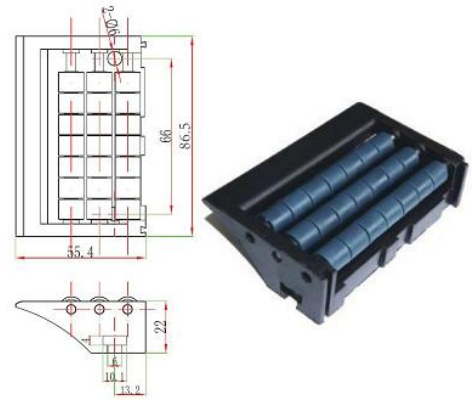

Code	Item	Mat	color	weight
850	T-1000 transfer plate	PC	Dark green	104g

Code	Item	Mat	color	weight
852A	roller transfer plate	nylon	black	77g

Code	Item	Mat	color	weight
871-B	T-2300 transfer plate	Pom	blue	72g

Remarks: it is used together with T-2300-83.8

Code	Item	Mat	color	weight
852B	roller transfer plate	nylon	black	67g

Code	Item	Mat	color	weight
876	845G transfer plate	Pom	coffee	61g

Code	Item	Mat	color	weight
852C	roller transfer plate	nylon	black	50g