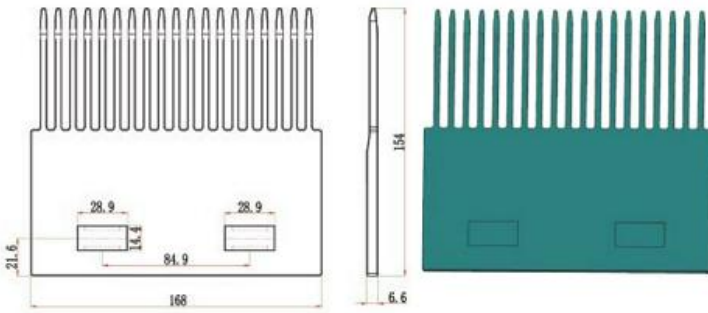

Code	Item	Mat	color	weight
850	T-1000 transfer plate	PC	Dark green	104g

Code	Item	Mat	color	weight
852A	roller transfer plate	nylon	black	77g

Code	Item	Mat	color	weight
871-B	T-2300 transfer plate	Pom	blue	72g

Remarks: it is used together with T-2300-83.8

Code	Item	Mat	color	weight
852B	roller transfer plate	nylon	black	67g

Code	Item	Mat	color	weight
876	845G transfer plate	Pom	coffee	61g

Code	Item	Mat	color	weight
852C	roller transfer plate	nylon	black	50g