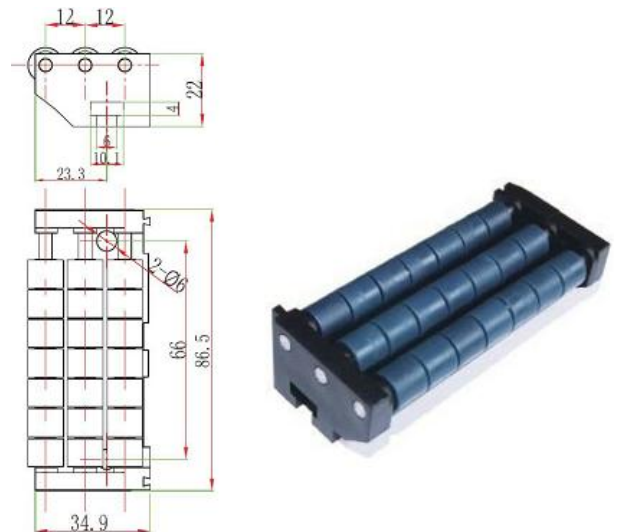

Code	Item	Mat	color	weight
850	T-1000 transfer plate	PC	Dark green	104g

Code	Item	Mat	color	weight
852A	roller transfer plate	nylon	black	77g

Code	Item	Mat	color	weight
871-B	T-2300 transfer plate	Pom	blue	72g

Remarks: it is used together with T-2300-83.8

Code	Item	Mat	color	weight
852B	roller transfer plate	nylon	black	67g

Code	Item	Mat	color	weight
876	845G transfer plate	Pom	coffee	61g

Code	Item	Mat	color	weight
852C	roller transfer plate	nylon	black	50g