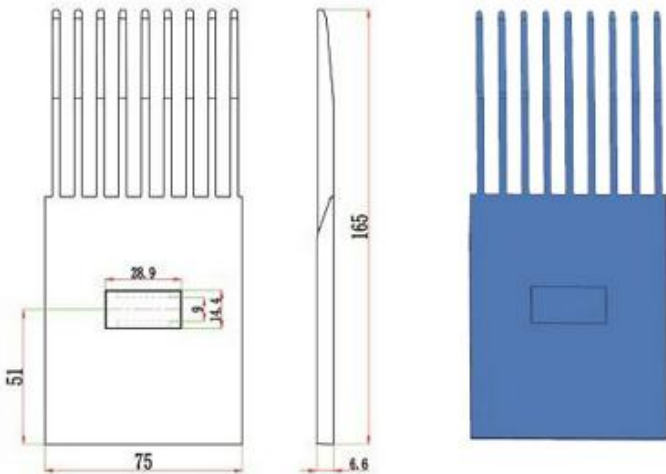

Code	Item	Mat	color	weight
850	T-1000 transfer plate	PC	Dark green	104g

Code	Item	Mat	color	weight
852A	roller transfer plate	nylon	black	77g

Code	Item	Mat	color	weight
871-B	T-2300 transfer plate	Pom	blue	72g

Remarks: it is used together with T-2300-83.8

Code	Item	Mat	color	weight
852B	roller transfer plate	nylon	black	67g

Code	Item	Mat	color	weight
876	845G transfer plate	Pom	coffee	61g

Code	Item	Mat	color	weight
852C	roller transfer plate	nylon	black	50g