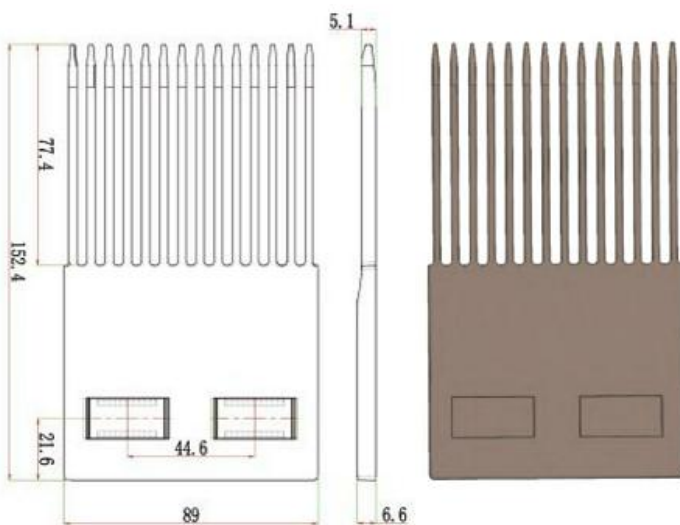

Code	Item	Mat	color	weight
850	T-1000 transfer plate	PC	Dark green	104g

Code	Item	Mat	color	weight
852A	roller transfer plate	nylon	black	77g

Code	Item	Mat	color	weight
871-B	T-2300 transfer plate	Pom	blue	72g

Remarks: it is used together with T-2300-83.8

Code	Item	Mat	color	weight
852B	roller transfer plate	nylon	black	67g

Code	Item	Mat	color	weight
876	845G transfer plate	Pom	coffee	61g

Code	Item	Mat	color	weight
852C	roller transfer plate	nylon	black	50g