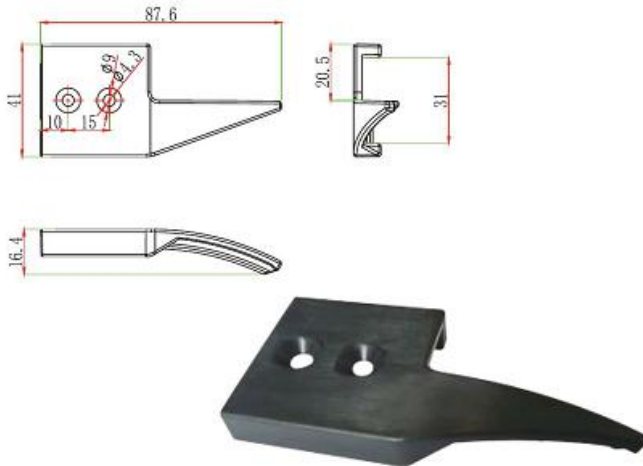

Code	Item	Material	color	weight
879A	Side plate	nylon	black	13.5g

Code	Item	Material	color	weight
879C	Middle plate	nylon	black	17g

Code	Item	Material	color	weight
879B	Side plate	nylon	black	13.5g

Code	Item	Material	color	weight
856	connector	nylon	black	125g

Code	Item	Material	color	weight
857	Connector	nylon	black	150g