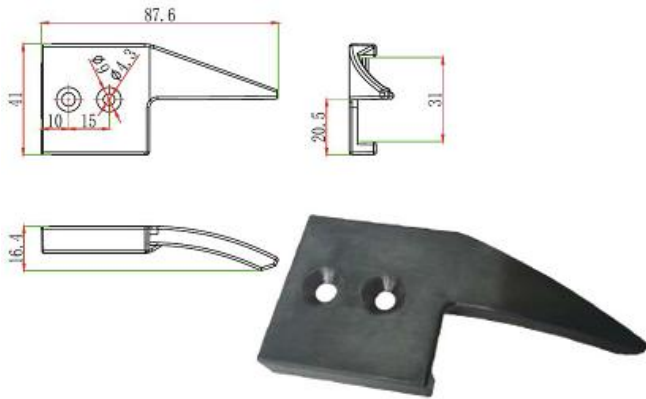

Code	Item	Material	color	weight
879A	Side plate	nylon	black	13.5g

Code	Item	Material	color	weight
879C	Middle plate	nylon	black	17g

Code	Item	Material	color	weight
879B	Side plate	nylon	black	13.5g

Code	Item	Material	color	weight
856	connector	nylon	black	125g

Code	Item	Material	color	weight
857	Connector	nylon	black	150g