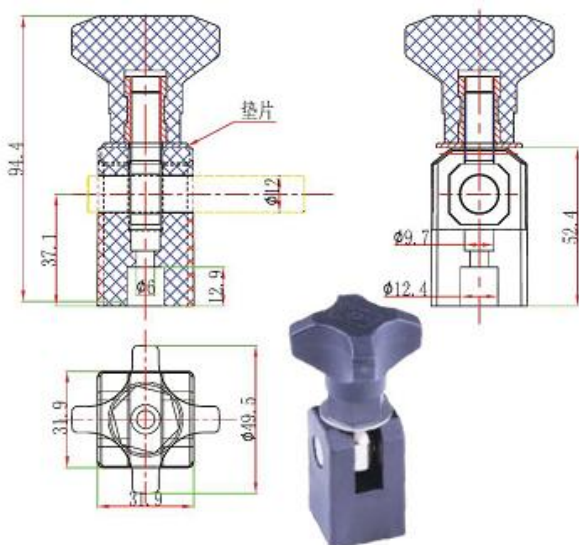

Code	Item	Material	color	weight
879A	Side plate	nylon	black	13.5g

Code	Item	Material	color	weight
879C	Middle plate	nylon	black	17g

Code	Item	Material	color	weight
879B	Side plate	nylon	black	13.5g

Code	Item	Material	color	weight
856	connector	nylon	black	125g

Code	Item	Material	color	weight
857	Connector	nylon	black	150g