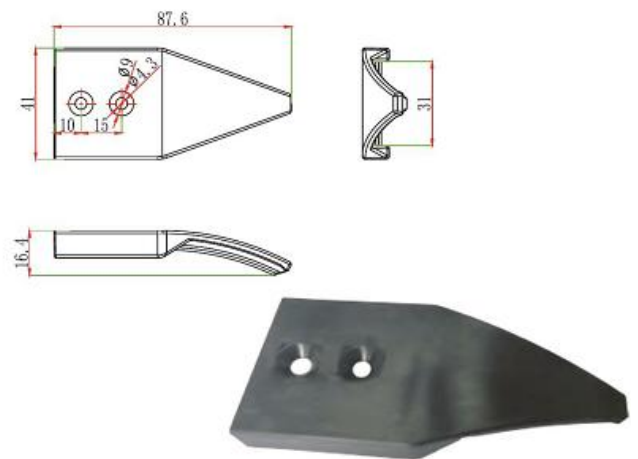

Code	Item	Material	color	weight
879A	Side plate	nylon	black	13.5g

Code	Item	Material	color	weight
879C	Middle plate	nylon	black	17g

Code	Item	Material	color	weight
879B	Side plate	nylon	black	13.5g

Code	Item	Material	color	weight
856	connector	nylon	black	125g

Code	Item	Material	color	weight
857	Connector	nylon	black	150g