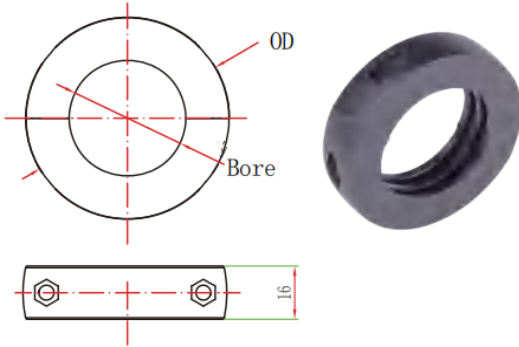

code	name	material	ID	OD	color	weight
858A	Shaft bush	nylon	20	44	black	22g
858B	Shaft bush	nylon	25	51	black	27g
858C	Shaft bush	nylon	30	56	black	30g
858D	Shaft bush	nylon	35	61	black	35g
858E	Shaft bush	nylon	40	66	black	37g

code	name	L	material	color	weight
867	roller	26	POM	white	4g
870	roller	19	POM	white	4g

code	name	material	OF	OD	color	weight
859A	Shaft bush	nylon	25	51	black	23g
859B	Shaft bush	nylon	30	56	black	26g
859C	Shaft bush	nylon	40	75	black	47g
859D	Shaft bush	nylon	50	95	black	68g
859E	Shaft bush	nylon	60	110	black	84g

code	name	material	color	weight
878	roller	POM	White/green	3g