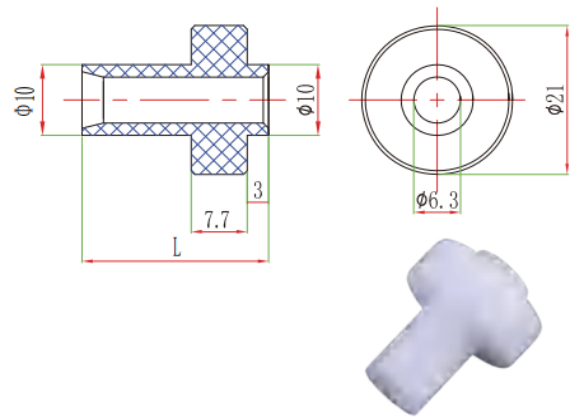

code	name	material	ID	OD	color	weight
858A	Shaft bush	nylon	20	44	black	22g
858B	Shaft bush	nylon	25	51	black	27g
858C	Shaft bush	nylon	30	56	black	30g
858D	Shaft bush	nylon	35	61	black	35g
858E	Shaft bush	nylon	40	66	black	37g

code	name	L	material	color	weight
867	roller	26	POM	white	4g
870	roller	19	POM	white	4g

code	name	material	OF	OD	color	weight
859A	Shaft bush	nylon	25	51	black	23g
859B	Shaft bush	nylon	30	56	black	26g
859C	Shaft bush	nylon	40	75	black	47g
859D	Shaft bush	nylon	50	95	black	68g
859E	Shaft bush	nylon	60	110	black	84g

code	name	material	color	weight
878	roller	POM	White/green	3g