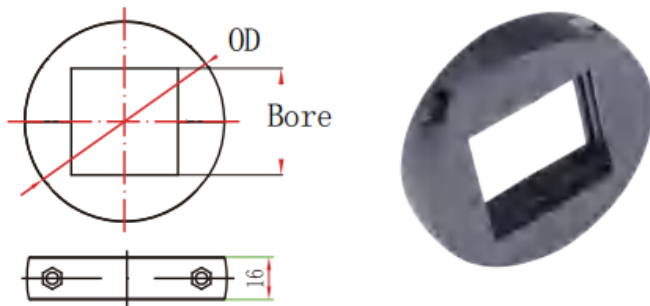

code	name	material	ID	OD	color	weight
858A	Shaft bush	nylon	20	44	black	22g
858B	Shaft bush	nylon	25	51	black	27g
858C	Shaft bush	nylon	30	56	black	30g
858D	Shaft bush	nylon	35	61	black	35g
858E	Shaft bush	nylon	40	66	black	37g

code	name	L	material	color	weight
867	roller	26	POM	white	4g
870	roller	19	POM	white	4g

code	name	material	OF	OD	color	weight
859A	Shaft bush	nylon	25	51	black	23g
859B	Shaft bush	nylon	30	56	black	26g
859C	Shaft bush	nylon	40	75	black	47g
859D	Shaft bush	nylon	50	95	black	68g
859E	Shaft bush	nylon	60	110	black	84g

code	name	material	color	weight
878	roller	POM	White/green	3g