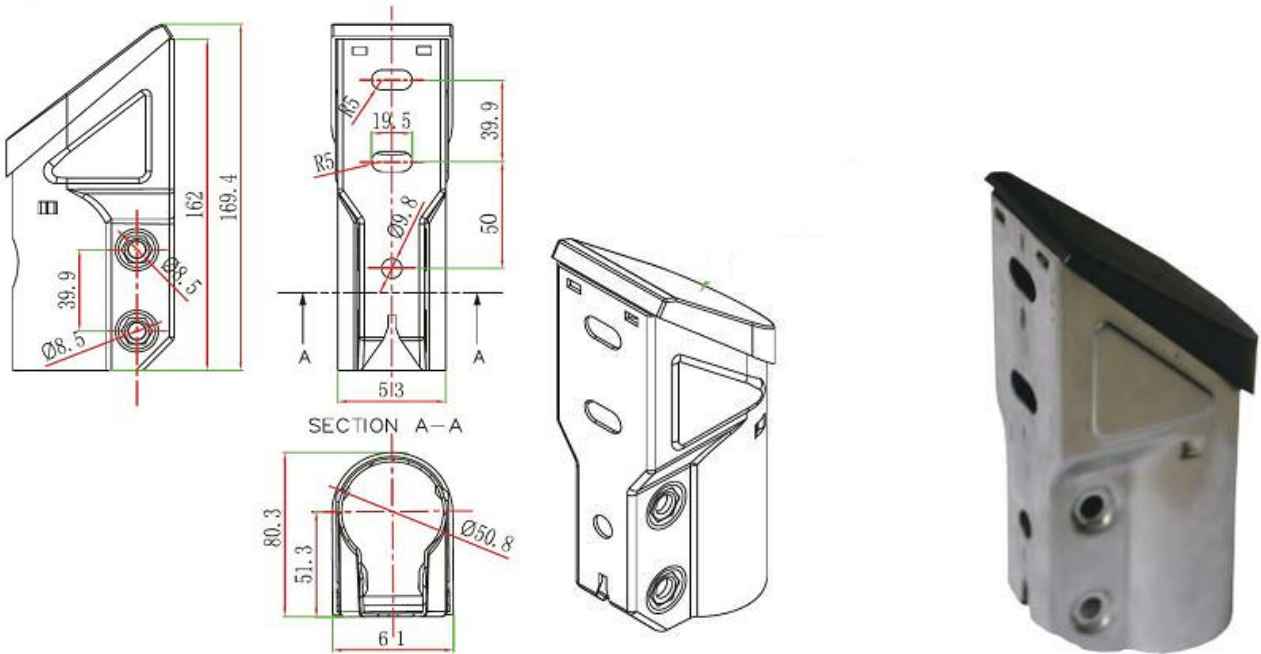

Code	Item	Material	color	weight
857B	connector	nylon	black	130g

Code	Item	Material	weight
872	Connector	SS304	400g

Code	Item	Material	weight
873	Support	SS304	330g

Code	Item	Material	weight
874	connector	SS304	66g

Code	Item	Material	weight
875	Connector	SS304	160g