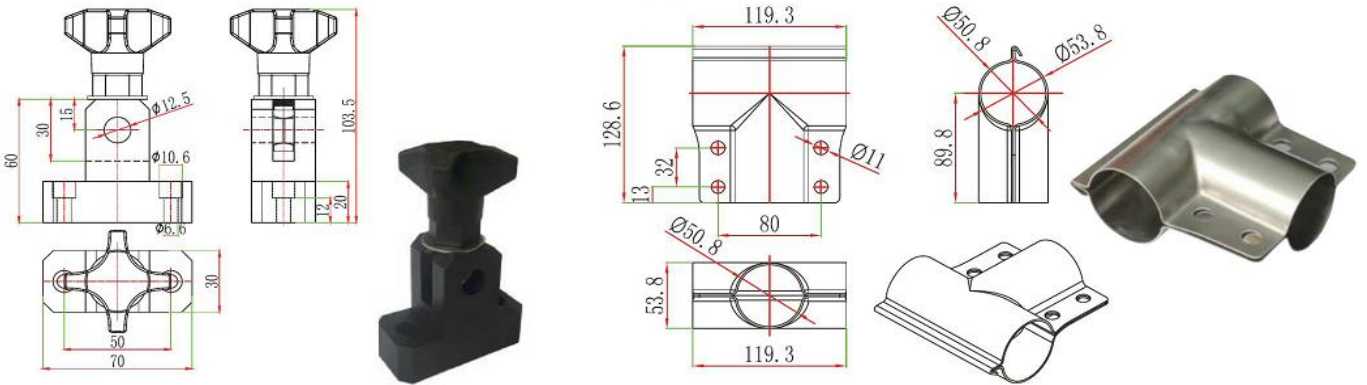

Code	Item	Material	color	weight
857B	connector	nylon	black	130g

Code	Item	Material	weight
872	Connector	SS304	400g

Code	Item	Material	weight
873	Support	SS304	330g

Code	Item	Material	weight
874	connector	SS304	66g

Code	Item	Material	weight
875	Connector	SS304	160g