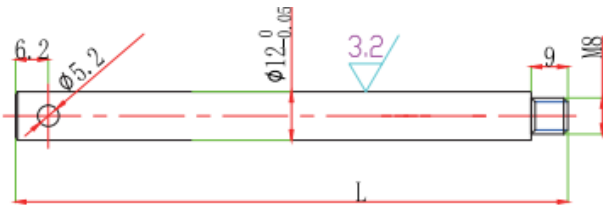

Code	Item	Material	weight
926	Guide rods	SS	0.1

Code	Item	Material	L
926B	Guide rods	SS	

MOQ: 100 pcs

Code	Item	Material	L
926C	Guide rods	SS	

MOQ: 100 pcs

Code	Item	Material	weight
927	Guide connector	SS	black

code	name	material	L mm	roller	cover
901	Chain guide	Nylon+SS	1036	white	black

code	name	material	L mm	roller	cover
902	Chain guide	Nylon+SS	1036	white	black

code	name	material	L mm	roller	cover
903	Chain guide	Nylon+SS	1036	white	black