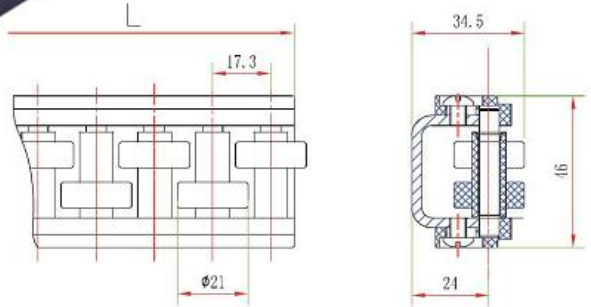

Code	Item	Material	weight
926	Guide rods	SS	0.1

Code	Item	Material	L
926B	Guide rods	SS	

MOQ: 100 pcs

Code	Item	Material	L
926C	Guide rods	SS	

MOQ: 100 pcs

Code	Item	Material	weight
927	Guide connector	SS	black

code	name	material	L mm	roller	cover
901	Chain guide	Nylon+SS	1036	white	black

code	name	material	L mm	roller	cover
902	Chain guide	Nylon+SS	1036	white	black

code	name	material	L mm	roller	cover
903	Chain guide	Nylon+SS	1036	white	black