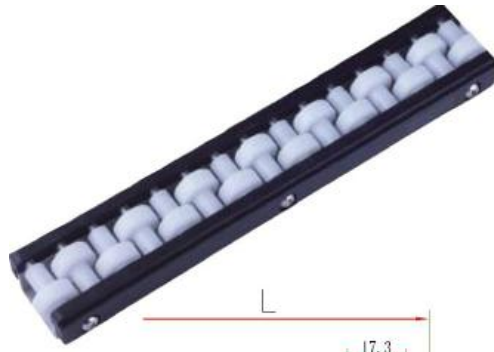

Code	Item	Material	weight
926	Guide rods	SS	0.1

Code	Item	Material	L
926B	Guide rods	SS	

MOQ: 100 pcs

Code	Item	Material	L
926C	Guide rods	SS	

MOQ: 100 pcs

Code	Item	Material	weight
927	Guide connector	SS	black

code	name	material	L mm	roller	cover
901	Chain guide	Nylon+SS	1036	white	black

code	name	material	L mm	roller	cover
902	Chain guide	Nylon+SS	1036	white	black

code	name	material	L mm	roller	cover
903	Chain guide	Nylon+SS	1036	white	black