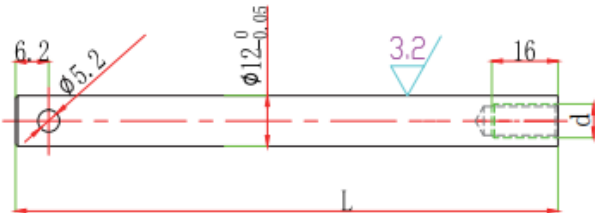

Code	Item	Material	weight
926	Guide rods	SS	0.1

Code	Item	Material	L
926B	Guide rods	SS	

MOQ: 100 pcs

Code	Item	Material	L
926C	Guide rods	SS	

MOQ: 100 pcs

Code	Item	Material	weight
927	Guide connector	SS	black

code	name	material	L mm	roller	cover
901	Chain guide	Nylon+SS	1036	white	black

code	name	material	L mm	roller	cover
902	Chain guide	Nylon+SS	1036	white	black

code	name	material	L mm	roller	cover
903	Chain guide	Nylon+SS	1036	white	black