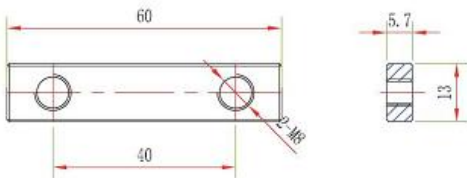

Code	Item	Material	weight
926	Guide rods	SS	0.1

Code	Item	Material	L
926B	Guide rods	SS	

MOQ: 100 pcs

Code	Item	Material	L
926C	Guide rods	SS	

MOQ: 100 pcs

Code	Item	Material	weight
927	Guide connector	SS	black

code	name	material	L mm	roller	cover
901	Chain guide	Nylon+SS	1036	white	black

code	name	material	L mm	roller	cover
902	Chain guide	Nylon+SS	1036	white	black

code	name	material	L mm	roller	cover
903	Chain guide	Nylon+SS	1036	white	black