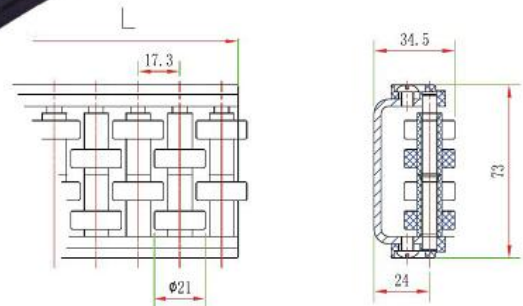

Code	Item	Material	weight
926	Guide rods	SS	0.1

Code	Item	Material	L
926B	Guide rods	SS	

MOQ: 100 pcs

Code	Item	Material	L
926C	Guide rods	SS	

MOQ: 100 pcs

Code	Item	Material	weight
927	Guide connector	SS	black

code	name	material	L mm	roller	cover
901	Chain guide	Nylon+SS	1036	white	black

code	name	material	L mm	roller	cover
902	Chain guide	Nylon+SS	1036	white	black

code	name	material	L mm	roller	cover
903	Chain guide	Nylon+SS	1036	white	black