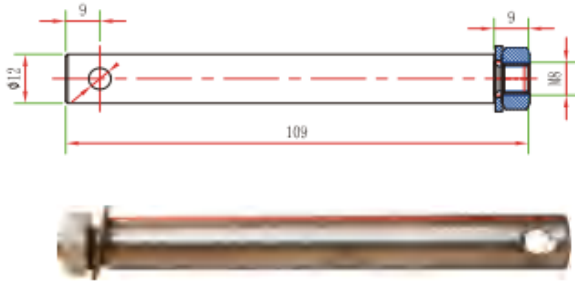

Code	Item	Material	weight
926	Guide rods	SS	0.1

Code	Item	Material	L
926B	Guide rods	SS	

MOQ: 100 pcs

Code	Item	Material	L
926C	Guide rods	SS	

MOQ: 100 pcs

Code	Item	Material	weight
927	Guide connector	SS	black

code	name	material	L mm	roller	cover
901	Chain guide	Nylon+SS	1036	white	black

code	name	material	L mm	roller	cover
902	Chain guide	Nylon+SS	1036	white	black

code	name	material	L mm	roller	cover
903	Chain guide	Nylon+SS	1036	white	black