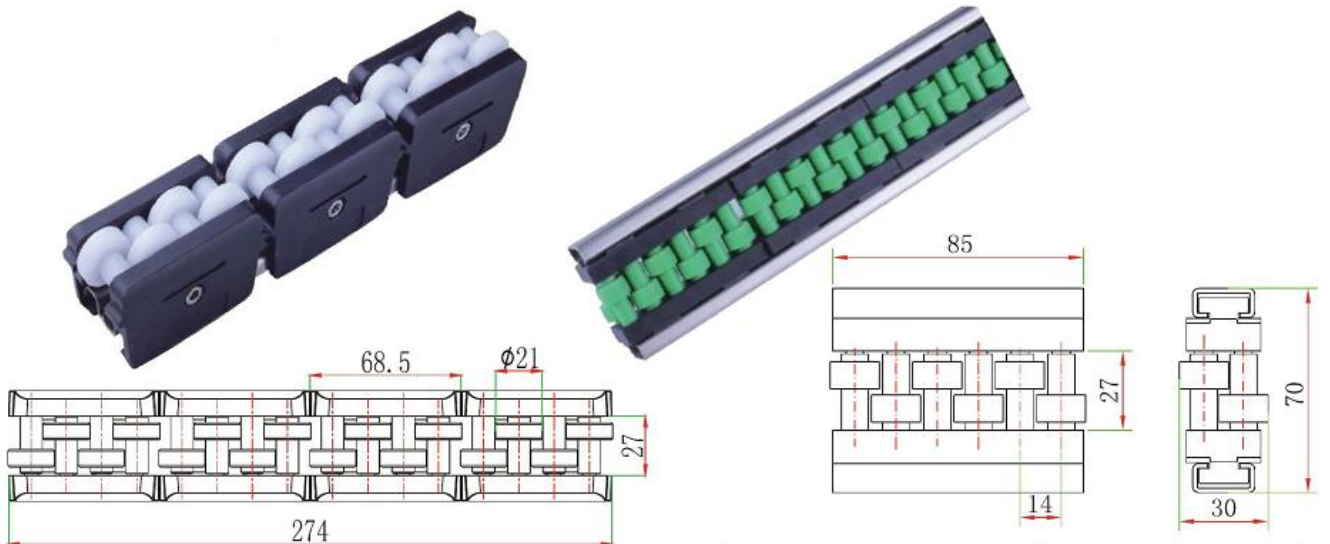

code	name	material	L mm	roller	cover
904	Chain guide	Nylon+SS	1036	white	black

code	name	material	L mm	weight
906	frame	SS	3000	1.4kg
906-B	frame	Alu alloy	3000	1.68kg

code	name	material	L mm	roller	cover
905	Chain guide	Nylon+SS	3000	white	black

code	name	material	L mm	weight
907	Chain guide	SS+POM	1024	3.36kg

code	name	material	L mm	roller	cover
905	Chain guide	Nylon+SS	3000	white	black