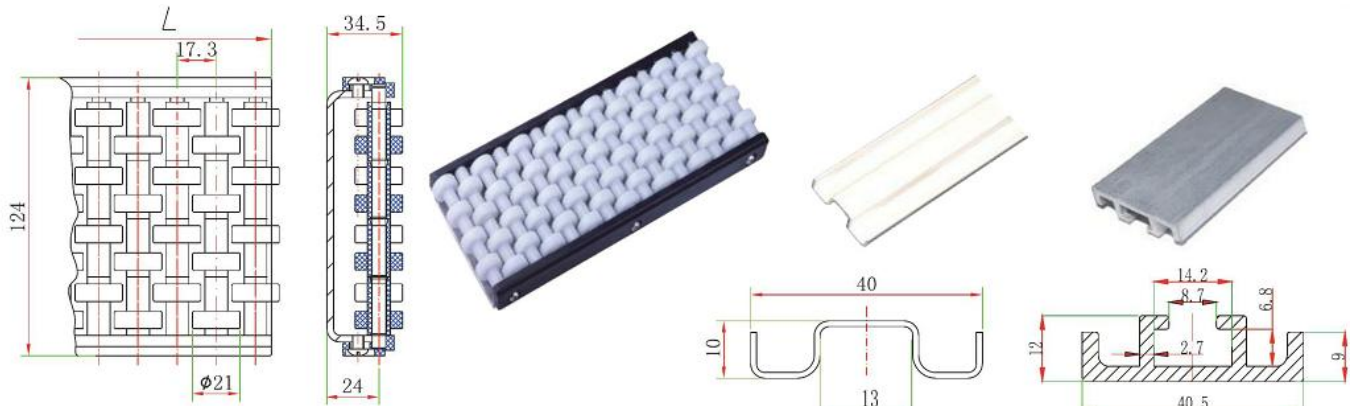

code	name	material	L mm	roller	cover
904	Chain guide	Nylon+SS	1036	white	black

code	name	material	L mm	weight
906	frame	SS	3000	1.4kg
906-B	frame	Alu alloy	3000	1.68kg

code	name	material	L mm	roller	cover
905	Chain guide	Nylon+SS	3000	white	black

code	name	material	L mm	weight
907	Chain guide	SS+POM	1024	3.36kg

code	name	material	L mm	roller	cover
905	Chain guide	Nylon+SS	3000	white	black