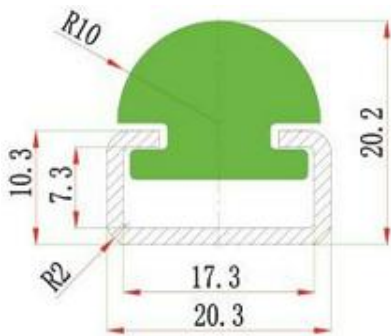

Code	Item	Material	color	Length
937	Chain guide	AA+UPE	blue	3M/PC

Code	Item	Material	color	Length
919B	Chain guide	AA+UPE	green	3M/PC

Code	Item	Material	color	length
940	Chain guide	AA+PE	white	3M/PC

Code	Item	Material	color	length
928A	Chain guide	PE	black	3M/PC
928B	Chain guide	PE	black	3M/PC
928C	Chain guide	PE	black	3M/PC

Code	Item	Material	color	weight
938A	Guide shoe	nylon	black	190g

It is used for 921 chain guide.

Code	Item	Material	color	width
912	T type 20	SS+PE	white	20
912A	T type 25	SS+PE	white	25
912B	T type 32	SS+PE	white	32
912C	T type 40	SS+PE	white	40
912D	T type 50	SS+PE	white	50
912E	T type L 32	SS+PE	white	32