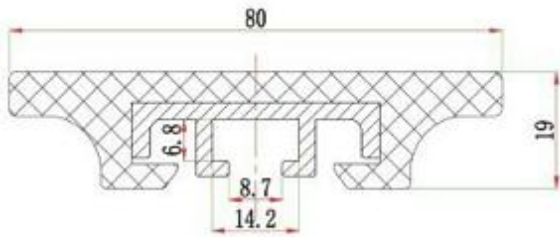

Code	Item	Material	color	Length
937	Chain guide	AA+UPE	blue	3M/PC

Code	Item	Material	color	Length
919B	Chain guide	AA+UPE	green	3M/PC

Code	Item	Material	color	length
940	Chain guide	AA+PE	white	3M/PC

Code	Item	Material	color	length
928A	Chain guide	PE	black	3M/PC
928B	Chain guide	PE	black	3M/PC
928C	Chain guide	PE	black	3M/PC

Code	Item	Material	color	weight
938A	Guide shoe	nylon	black	190g

It is used for 921 chain guide.

Code	Item	Material	color	width
912	T type 20	SS+PE	white	20
912A	T type 25	SS+PE	white	25
912B	T type 32	SS+PE	white	32
912C	T type 40	SS+PE	white	40
912D	T type 50	SS+PE	white	50
912E	T type L 32	SS+PE	white	32