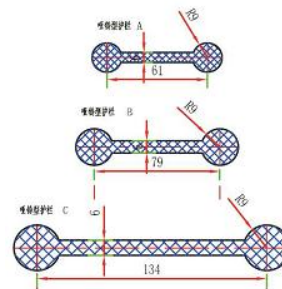

Code	Item	Material	color	Length
937	Chain guide	AA+UPE	blue	3M/PC

Code	Item	Material	color	Length
919B	Chain guide	AA+UPE	green	3M/PC

Code	Item	Material	color	length
940	Chain guide	AA+PE	white	3M/PC

Code	Item	Material	color	length
928A	Chain guide	PE	black	3M/PC
928B	Chain guide	PE	black	3M/PC
928C	Chain guide	PE	black	3M/PC

Code	Item	Material	color	weight
938A	Guide shoe	nylon	black	190g

It is used for 921 chain guide.

Code	Item	Material	color	width
912	T type 20	SS+PE	white	20
912A	T type 25	SS+PE	white	25
912B	T type 32	SS+PE	white	32
912C	T type 40	SS+PE	white	40
912D	T type 50	SS+PE	white	50
912E	T type L 32	SS+PE	white	32