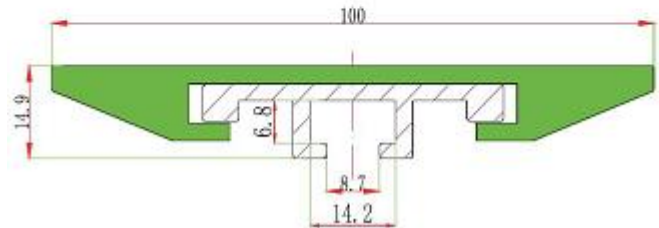

Code	Item	Material	color	Length
937	Chain guide	AA+UPE	blue	3M/PC

Code	Item	Material	color	Length
919B	Chain guide	AA+UPE	green	3M/PC

Code	Item	Material	color	length
940	Chain guide	AA+PE	white	3M/PC

Code	Item	Material	color	length
928A	Chain guide	PE	black	3M/PC
928B	Chain guide	PE	black	3M/PC
928C	Chain guide	PE	black	3M/PC

Code	Item	Material	color	weight
938A	Guide shoe	nylon	black	190g

It is used for 921 chain guide.

Code	Item	Material	color	width
912	T type 20	SS+PE	white	20
912A	T type 25	SS+PE	white	25
912B	T type 32	SS+PE	white	32
912C	T type 40	SS+PE	white	40
912D	T type 50	SS+PE	white	50
912E	T type L 32	SS+PE	white	32