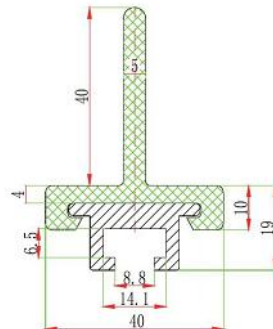

Code	Item	Material	color	Length
914A	Chain guide	SS+PE	green	3M/PC
914B	Chain guide	AA+PE	green	3M/PC

914A

914B

Code	Item	Material	color	length
916A	Chain guide	SS+PE	green	3M/PC
916B	Chain guide	AA+PE	green	3M/PC

916A

916B

Code	Item	Material	color	Length
914C	Chain guide	SS+PE	green	3M/PC

Code	Item	Material	color	length
916D	Chain guide	SS+PE	green	3M/PC

Code	Item	Material	color	weight
915	Guide shoe	nylon	black	55g

Code	Item	Material	color	weight
917	Guide shoe	nylon	black	60g