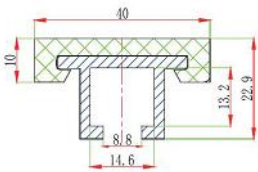

Code	Item	Material	color	Length
914A	Chain guide	SS+PE	green	3M/PC
914B	Chain guide	AA+PE	green	3M/PC

914A

914B

Code	Item	Material	color	length
916A	Chain guide	SS+PE	green	3M/PC
916B	Chain guide	AA+PE	green	3M/PC

916A

916B

Code	Item	Material	color	Length
914C	Chain guide	SS+PE	green	3M/PC

Code	Item	Material	color	length
916D	Chain guide	SS+PE	green	3M/PC

Code	Item	Material	color	weight
915	Guide shoe	nylon	black	55g