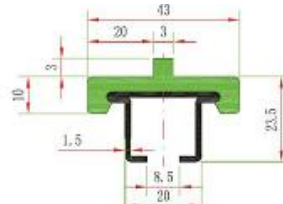

Code	Item	Material	color	Length
914A	Chain guide	SS+PE	green	3M/PC
914B	Chain guide	AA+PE	green	3M/PC

914A

914B

Code	Item	Material	color	length
916A	Chain guide	SS+PE	green	3M/PC
916B	Chain guide	AA+PE	green	3M/PC

916A

916B

Code	Item	Material	color	Length
914C	Chain guide	SS+PE	green	3M/PC

Code	Item	Material	color	length
916D	Chain guide	SS+PE	green	3M/PC

Code	Item	Material	color	weight
915	Guide shoe	nylon	black	55g

Code	Item	Material	color	weight
917	Guide shoe	nylon	black	60g