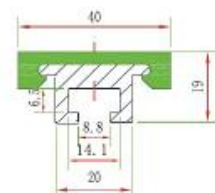

Code	Item	Material	color	Length
914A	Chain guide	SS+PE	green	3M/PC
914B	Chain guide	AA+PE	green	3M/PC

914A

914B

Code	Item	Material	color	length
916A	Chain guide	SS+PE	green	3M/PC
916B	Chain guide	AA+PE	green	3M/PC

916A

916B

Code	Item	Material	color	Length
914C	Chain guide	SS+PE	green	3M/PC

Code	Item	Material	color	length
916D	Chain guide	SS+PE	green	3M/PC

Code	Item	Material	color	weight
915	Guide shoe	nylon	black	55g