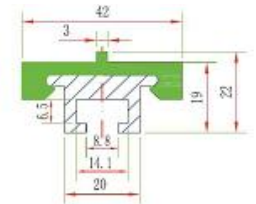

Code	Item	Material	color	Length
914A	Chain guide	SS+PE	green	3M/PC
914B	Chain guide	AA+PE	green	3M/PC

914A

914B

Code	Item	Material	color	length
916A	Chain guide	SS+PE	green	3M/PC
916B	Chain guide	AA+PE	green	3M/PC

916A

916B

Code	Item	Material	color	Length
914C	Chain guide	SS+PE	green	3M/PC

Code	Item	Material	color	length
916D	Chain guide	SS+PE	green	3M/PC

Code	Item	Material	color	weight
915	Guide shoe	nylon	black	55g