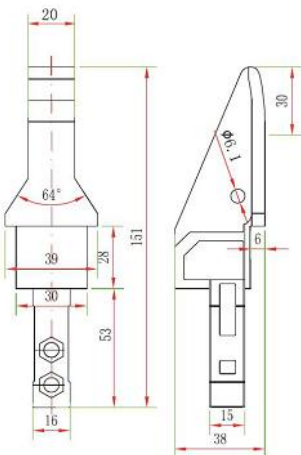

Code	Item	Material	color	Length
914A	Chain guide	SS+PE	green	3M/PC
914B	Chain guide	AA+PE	green	3M/PC

914A

914B

Code	Item	Material	color	length
916A	Chain guide	SS+PE	green	3M/PC
916B	Chain guide	AA+PE	green	3M/PC

916A

916B

Code	Item	Material	color	Length
914C	Chain guide	SS+PE	green	3M/PC

Code	Item	Material	color	length
916D	Chain guide	SS+PE	green	3M/PC

Code	Item	Material	color	weight
915	Guide shoe	nylon	black	55g

Code	Item	Material	color	weight
917	Guide shoe	nylon	black	60g