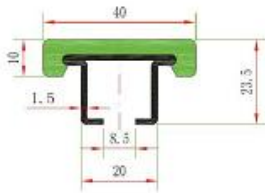

Code	Item	Material	color	Length
914A	Chain guide	SS+PE	green	3M/PC
914B	Chain guide	AA+PE	green	3M/PC

914A

914B

Code	Item	Material	color	length
916A	Chain guide	SS+PE	green	3M/PC
916B	Chain guide	AA+PE	green	3M/PC

916A

916B

Code	Item	Material	color	Length
914C	Chain guide	SS+PE	green	3M/PC

Code	Item	Material	color	length
916D	Chain guide	SS+PE	green	3M/PC

Code	Item	Material	color	weight
915	Guide shoe	nylon	black	55g

Code	Item	Material	color	weight
917	Guide shoe	nylon	black	60g