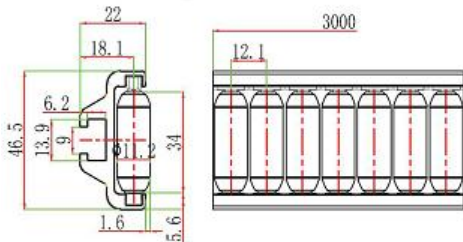

914AG roller chain guide

Remarks: the frame can choose aluminium alloy or stainless steel, the roller can choose POM or POM+rubber cover;

Roller color: POM have white and green to choose

POM+rubber cover have black and green to choose

Length: 3 meter per piece

914BG roller chain guide

Remarks: the frame can choose aluminium alloy or stainless steel, the roller can choose POM or POM+rubber cover;

Roller color: POM have white and green to choose

POM+rubber cover have black and green to choose

Length: 3 meter per piece