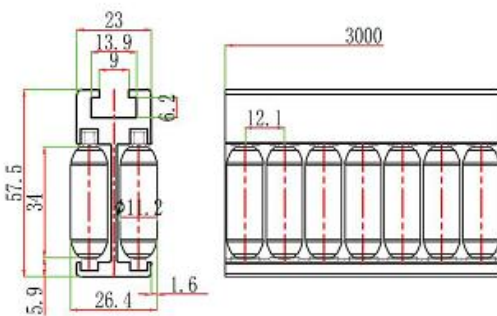

914AG roller chain guide

Remarks: the frame can choose aluminium alloy or stainless steel, the roller can choose POM or POM+rubber cover;

Roller color: POM have white and green to choose

POM+rubber cover have black and green to choose

Length: 3 meter per piece

914BG roller chain guide

Remarks: the frame can choose aluminium alloy or stainless steel, the roller can choose POM or POM+rubber cover;

Roller color: POM have white and green to choose

POM+rubber cover have black and green to choose

Length: 3 meter per piece