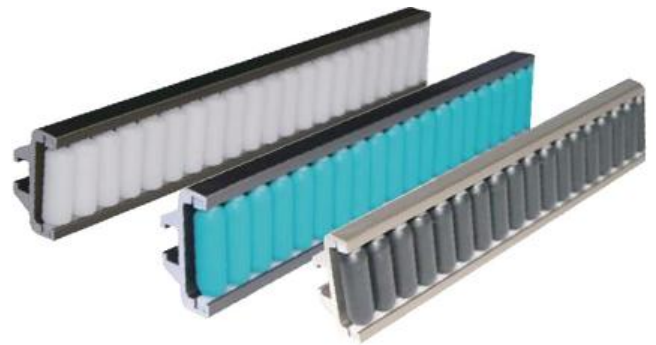

914AG roller chain guide

Remarks: the frame can choose aluminium alloy or stainless steel, the roller can choose POM or POM+rubber cover;

Roller color: POM have white and green to choose

POM+rubber cover have black and green to choose

Length: 3 meter per piece

914BG roller chain guide

Remarks: the frame can choose aluminium alloy or stainless steel, the roller can choose POM or POM+rubber cover;

Roller color: POM have white and green to choose

POM+rubber cover have black and green to choose

Length: 3 meter per piece