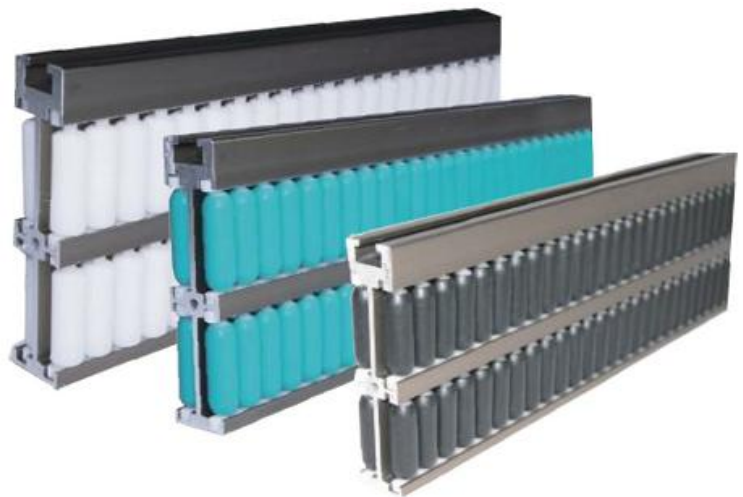

914CG roller chain guide

Remarks: the frame can choose aluminium alloy or stainless steel, the roller can choose POM or POM+rubber cover;

Roller color: POM have white and green to choose

POM+rubber cover have black and green to choose

Length: 3 meter per piece

914DG roller chain guide

Remarks: the frame can choose aluminium alloy or stainless steel, the roller can choose POM or POM+rubber cover;

Roller color: POM have white and green to choose

POM+rubber cover have black and green to choose

Length: 3 meter per piece