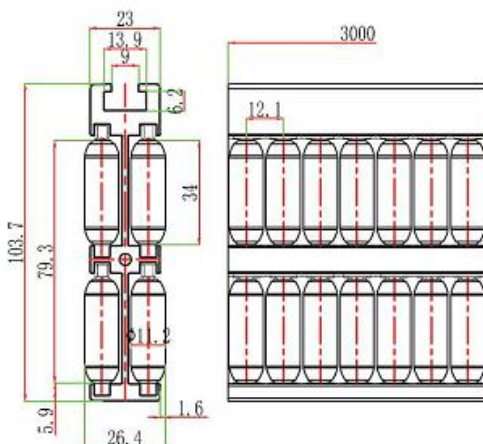

914CG roller chain guide

Remarks: the frame can choose aluminium alloy or stainless steel, the roller can choose POM or POM+rubber cover;

Roller color: POM have white and green to choose

POM+rubber cover have black and green to choose

Length: 3 meter per piece

914DG roller chain guide

Remarks: the frame can choose aluminium alloy or stainless steel, the roller can choose POM or POM+rubber cover;

Roller color: POM have white and green to choose

POM+rubber cover have black and green to choose

Length: 3 meter per piece