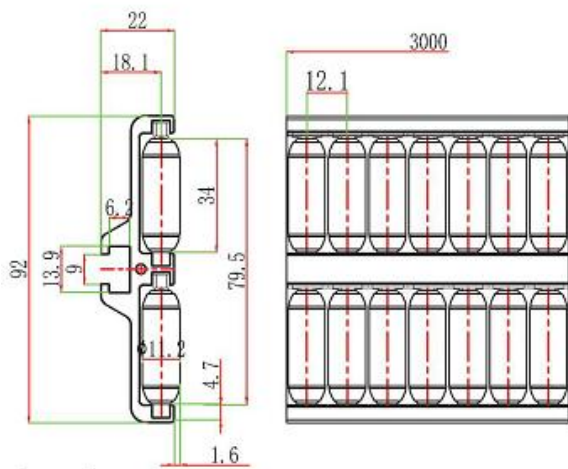

914CG roller chain guide

Remarks: the frame can choose aluminium alloy or stainless steel, the roller can choose POM or POM+rubber cover;

Roller color: POM have white and green to choose

POM+rubber cover have black and green to choose

Length: 3 meter per piece

914DG roller chain guide

Remarks: the frame can choose aluminium alloy or stainless steel, the roller can choose POM or POM+rubber cover;

Roller color: POM have white and green to choose

POM+rubber cover have black and green to choose

Length: 3 meter per piece