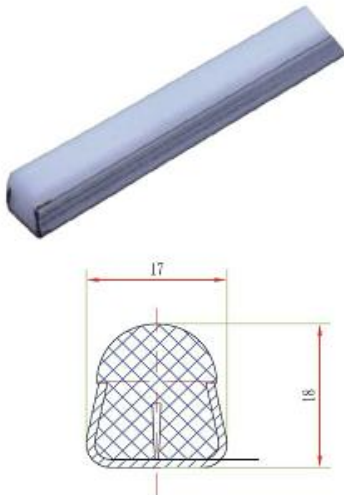

Code	Item	Material	color	Length
918	Chain guide	AA+PE	green	3M/PC

Code	Item	Material	color	length
920B	Chain guide	AA+PE	green	3M/PC

Code	Item	Material	color	Length
919	Chain guide	SS+PE	white	3M/PC

Code	Item	Material	color	length
921	Chain guide	AA+PE	green	3M/PC

Code	Item	Material	color	Length
920A	Chain guide	SS+PE	green	3M/PC

Code	Item	Material	color	length
922	Chain guide	AA+PE	green	3M/PC