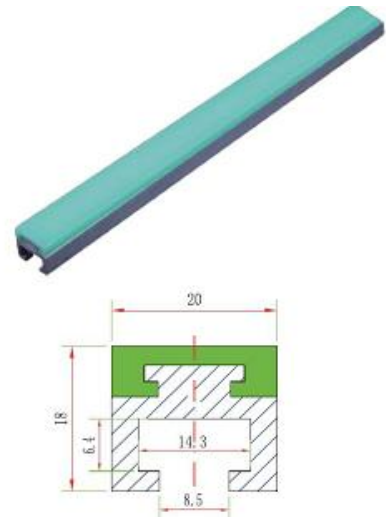

Code	Item	Material	color	Length
918	Chain guide	AA+PE	green	3M/PC

Code	Item	Material	color	length
920B	Chain guide	AA+PE	green	3M/PC

Code	Item	Material	color	Length
919	Chain guide	SS+PE	white	3M/PC

Code	Item	Material	color	length
921	Chain guide	AA+PE	green	3M/PC

Code	Item	Material	color	Length
920A	Chain guide	SS+PE	green	3M/PC

Code	Item	Material	color	length
922	Chain guide	AA+PE	green	3M/PC