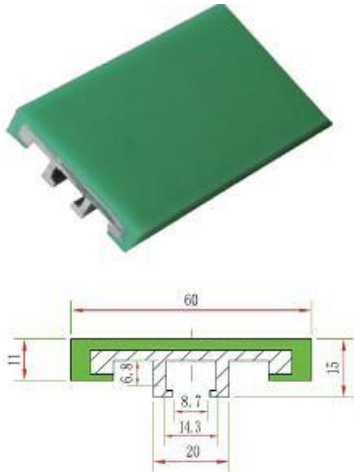

Code	Item	Material	color	Length
918	Chain guide	AA+PE	green	3M/PC

Code	Item	Material	color	length
920B	Chain guide	AA+PE	green	3M/PC

Code	Item	Material	color	Length
919	Chain guide	SS+PE	white	3M/PC

Code	Item	Material	color	length
921	Chain guide	AA+PE	green	3M/PC

Code	Item	Material	color	Length
920A	Chain guide	SS+PE	green	3M/PC

Code	Item	Material	color	length
922	Chain guide	AA+PE	green	3M/PC