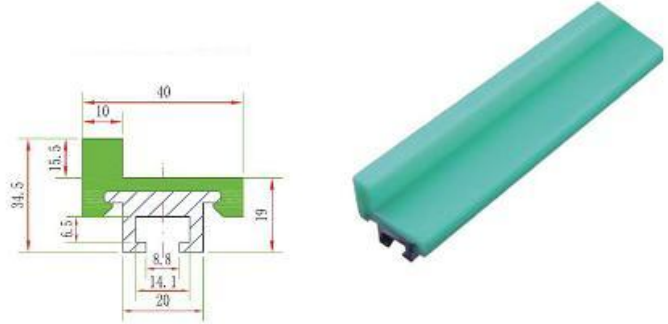

Code	Item	Material	color	Length
918	Chain guide	AA+PE	green	3M/PC

Code	Item	Material	color	length
920B	Chain guide	AA+PE	green	3M/PC

Code	Item	Material	color	Length
919	Chain guide	SS+PE	white	3M/PC

Code	Item	Material	color	length
921	Chain guide	AA+PE	green	3M/PC

Code	Item	Material	color	Length
920A	Chain guide	SS+PE	green	3M/PC

Code	Item	Material	color	length
922	Chain guide	AA+PE	green	3M/PC