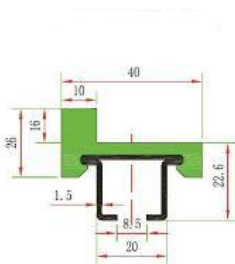

Code	Item	Material	color	Length
918	Chain guide	AA+PE	green	3M/PC

Code	Item	Material	color	length
920B	Chain guide	AA+PE	green	3M/PC

Code	Item	Material	color	Length
919	Chain guide	SS+PE	white	3M/PC

Code	Item	Material	color	length
921	Chain guide	AA+PE	green	3M/PC

Code	Item	Material	color	Length
920A	Chain guide	SS+PE	green	3M/PC

Code	Item	Material	color	length
922	Chain guide	AA+PE	green	3M/PC