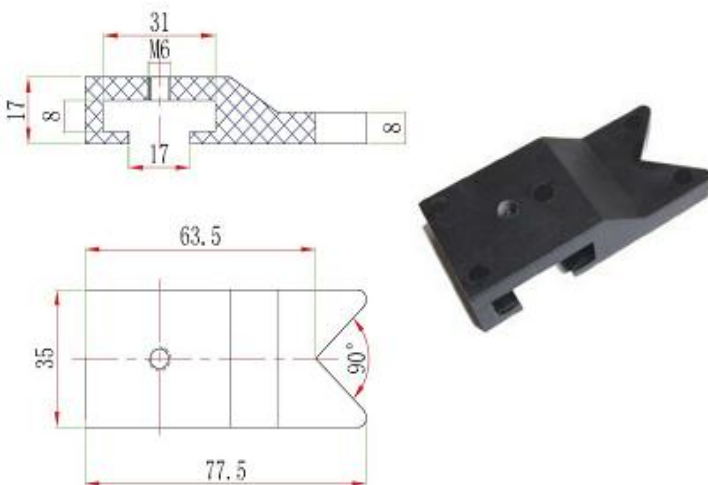

Code	Item	Material	Color	weight
860	Clip board A	Nylon	black	38g

Code	Item	Material	color	weight
851	connector	Nylon	black	8g

Code	Item	Material	Color	weight
861	Clip board B	Nylon	black	61g

Code	Item	Material	color	weight
P852	Screw plug	Nylon	black	100g

Code	Item	Material	Color	weight
862	Clip board C	Nylon	black	39g

Code	Item	Mat	W	L	H	A
853A	T-500 Transfer plate	PC	151	147	9.3	19.5
853B	T-500 Transfer plate	PC	150	220	9	47.5