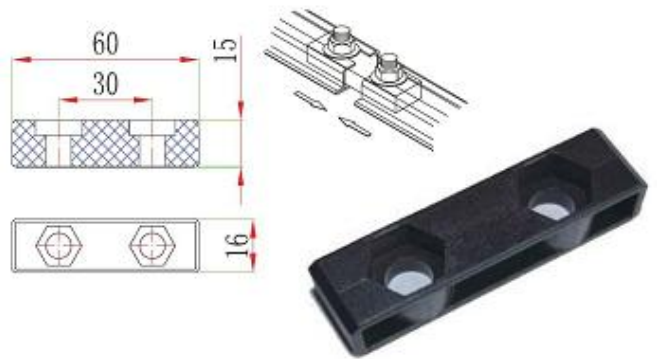

Code	Item	Material	Color	weight
860	Clip board A	Nylon	black	38g

Code	Item	Material	color	weight
851	connector	Nylon	black	8g

Code	Item	Material	Color	weight
861	Clip board B	Nylon	black	61g

Code	Item	Material	color	weight
P852	Screw plug	Nylon	black	100g

Code	Item	Material	Color	weight
862	Clip board C	Nylon	black	39g

Code	Item	Mat	W	L	H	A
853A	T-500 Transfer plate	PC	151	147	9.3	19.5
853B	T-500 Transfer plate	PC	150	220	9	47.5