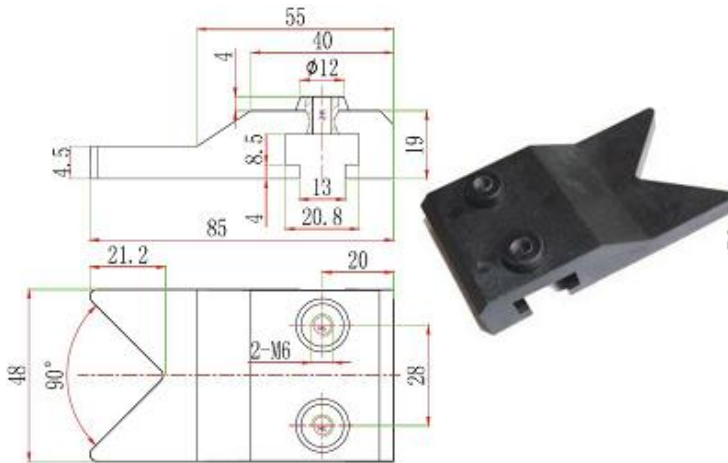

Code	Item	Material	Color	weight
860	Clip board A	Nylon	black	38g

Code	Item	Material	color	weight
851	connector	Nylon	black	8g

Code	Item	Material	Color	weight
861	Clip board B	Nylon	black	61g

Code	Item	Material	color	weight
P852	Screw plug	Nylon	black	100g

Code	Item	Material	Color	weight
862	Clip board C	Nylon	black	39g

Code	Item	Mat	W	L	H	A
853A	T-500 Transfer plate	PC	151	147	9.3	19.5
853B	T-500 Transfer plate	PC	150	220	9	47.5