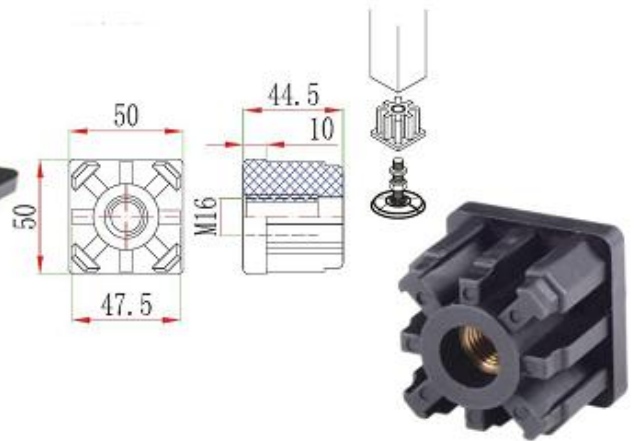

Code	Item	Material	Color	weight
860	Clip board A	Nylon	black	38g

Code	Item	Material	color	weight
851	connector	Nylon	black	8g

Code	Item	Material	Color	weight
861	Clip board B	Nylon	black	61g

Code	Item	Material	color	weight
P852	Screw plug	Nylon	black	100g

Code	Item	Material	Color	weight
862	Clip board C	Nylon	black	39g

Code	Item	Mat	W	L	H	A
853A	T-500 Transfer plate	PC	151	147	9.3	19.5
853B	T-500 Transfer plate	PC	150	220	9	47.5