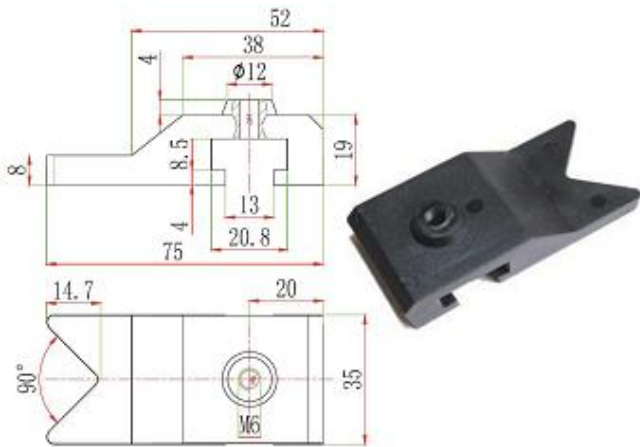

Code	Item	Material	Color	weight
860	Clip board A	Nylon	black	38g

Code	Item	Material	color	weight
851	connector	Nylon	black	8g

Code	Item	Material	Color	weight
861	Clip board B	Nylon	black	61g

Code	Item	Material	color	weight
P852	Screw plug	Nylon	black	100g

Code	Item	Material	Color	weight
862	Clip board C	Nylon	black	39g

Code	Item	Mat	W	L	H	A
853A	T-500 Transfer plate	PC	151	147	9.3	19.5
853B	T-500 Transfer plate	PC	150	220	9	47.5